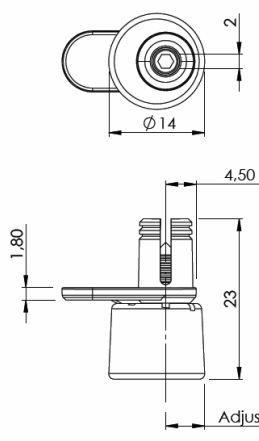

PRODUCT SHEET

Description

Cabinet Door Stopper "Turn to Fit", NPL, W/Eccentric Black
Silicone Bumper, W/5 Stops/Positions

SISO A/S
Mileparken 11
DK-2740 Skovlunde
Denmark
Phone: (+45) 45 830 900
Fax: (+45) 45 830 444
E-mail: siso@siso.dk
Web: www.siso.dk

Item number

15.06.090-0

Units	Box	Carton	HS Code	Barcode
-------	-----	--------	---------	---------

Pcs.

50

500

8302420090

5 704866 498975

Recommended hole diameter = 7,50 mm.