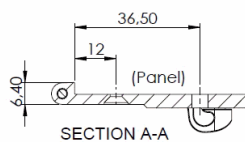

PRODUCT SHEET

Description

Cabinet Hinge "Easy", F/Inset Doors, CPL, Min.180DG,F/8-10mm
 Panel, W/Catch, Zamak Body & Stainless Steel Axel, Incl. 4
 SS Euro Screws $\phi 6,3 \times 10$ mm + 2 CSK Steel Screws $3,5 \times 10$ mm
 & 2 White PA6 Gaskets - 1mm

Pcs. 10 200 8302100090

5 704866 484916

Item:	"X" Door thickness:
15.04.105	8 - 10 mm.
15.04.110	14 - 16 mm.