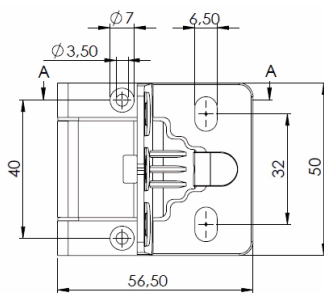

PRODUCT SHEET

Description

Cabinet Hinge "Easy", F/Inset Doors, CPL, Min.180DG,F/8-10mm
 Panel, W/Catch, Zamak Body & Stainless Steel Axel, Incl. 4
 SS Euro Screws $\phi 6,3 \times 10$ mm + 2 CSK Steel Screws $3,5 \times 10$ mm
 & 2 White PA6 Gaskets - 1mm

Pcs. 10 200 8302100090

5 704866 484916

Item:	"X" Door thickness:
15.04.105	8 - 10 mm.
15.04.110	14 - 16 mm.