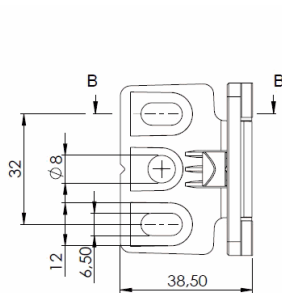

PRODUCT SHEET

Description

Cabinet Hinge "Easy", F/Inset Doors, CPL, Min.180DG,F/8-10mm
 Panel, W/Catch, Zamak Body & Stainless Steel Axel, Incl. 4
 SS Euro Screws $\phi 6,3 \times 10$ mm + 2 CSK Steel Screws $3,5 \times 10$ mm
 & 2 White PA6 Gaskets - 1mm

Pcs. 10 200 8302100090

5 704866 484916

Item:	"X" Door thickness:
15.04.105	8 - 10 mm.
15.04.110	14 - 16 mm.