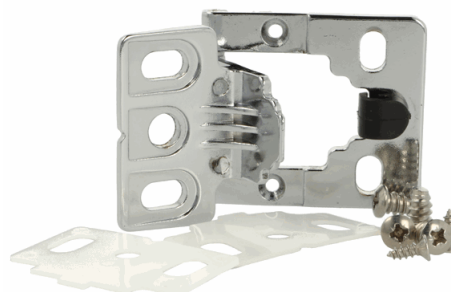

PRODUCT SHEET

Description

Cabinet Hinge "Easy", F/Inset Doors, CPL, Min.180DG,F/8-10mm
 Panel, W/Catch, Zamak Body & Stainless Steel Axel, Incl. 4
 SS Euro Screws $\phi 6,3 \times 10$ mm + 2 CSK Steel Screws $3,5 \times 10$ mm
 & 2 White PA6 Gaskets - 1mm

Pcs. 10 200 8302100090

5 704866 484916

Item:	"X" Door thickness:
15.04.105	8 - 10 mm.
15.04.110	14 - 16 mm.