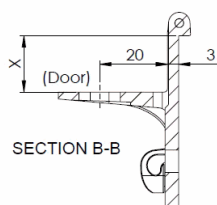

PRODUCT SHEET

Description

Cabinet Hinge "Easy", F/Inset Doors, CPL, Min.180DG,F/8-10mm
 Panel, W/Catch, Zamak Body & Stainless Steel Axel, Incl. 4
 SS Euro Screws $\phi 6,3 \times 10$ mm + 2 CSK Steel Screws $3,5 \times 10$ mm
 & 2 White PA6 Gaskets - 1mm

Pcs. 10 200 8302100090

5 704866 484916

Item:	"X" Door thickness:
15.04.105	8 - 10 mm.
15.04.110	14 - 16 mm.