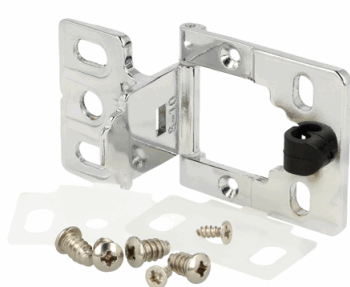

PRODUCT SHEET

Description

Cabinet Hinge "Easy", F/Inset Doors, CPL, Min.180DG,F/8-10mm
 Panel, W/Catch, Zamak Body & Stainless Steel Axel, Incl. 4
 SS Euro Screws $\phi 6,3 \times 10$ mm + 2 CSK Steel Screws $3,5 \times 10$ mm
 & 2 White PA6 Gaskets - 1mm

Pcs. 10 200 8302100090

5 704866 484916

Item:	"X" Door thickness:
15.04.105	8 - 10 mm.
15.04.110	14 - 16 mm.