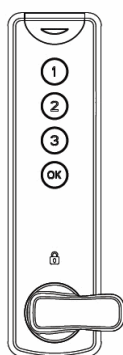

PRODUCT SHEET

Description

Elec. Combination Cam Lock, "Dave", Private, Black, 93x25x

9,1mm, CE: 32mm (Battery CR1220 Not Included)-Included:

1Pcs. Striking Plate, 3 Pcs. Cam Plate, 1Pcs. Needle, 2Pcs.

Washers, 2Pcs Nuts, 7Pcs Screws, 1Pcs Tube $\varnothing 6 \times 50$ mm.

Download User Guide From www.siso.dk

SISO A/S

Mileparken 11

DK-2740 Skovlunde

Denmark

Phone: (+45) 45 830 900

Fax: (+45) 45 830 444

E-mail: siso@siso.dk

Web: www.siso.dk

Item number

14.60.399-0

Units	Box	Carton	HS Code	Barcode

Pcs.

1

12

8301300000

5 704866 492881

UNLOCKED