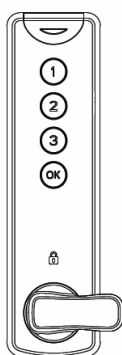

PRODUCT SHEET

Description

Elec. Combination Cam Lock, "Dave", Public, Silver, 93x25x
 9,1mm, CE: 32mm (Battery CR1220 Not Included)-Included:
 1Pcs. Striking Plate, 3 Pcs. Cam Plate, 1Pcs. Needle, 2Pcs.
 Washers, 2Pcs Nuts, 7Pcs Screws, 1Pcs Tube \varnothing 6x50mm.
 Download User Guide From www.siso.dk

SISO A/S
 Mileparken 11
 DK-2740 Skovlunde
 Denmark
 Phone: (+45) 45 830 900
 Fax: (+45) 45 830 444
 E-mail: siso@siso.dk
 Web: www.siso.dk

Item number

14.60.396-0

Units	Box	Carton	HS Code	Barcode
-------	-----	--------	---------	---------

Pcs. 1 12 8301300000

5 704866 492850

LOCKED

UNLOCKED