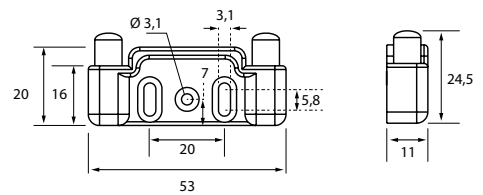

Item No.:

- Chrome plated # 14.03.070
- Black anodized # 14.03.071
- SS-look # 14.03.072