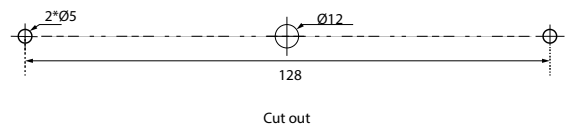

Item No.:

- Chrome plated # 14.03.070
- Black anodized # 14.03.071
- SS-look # 14.03.072