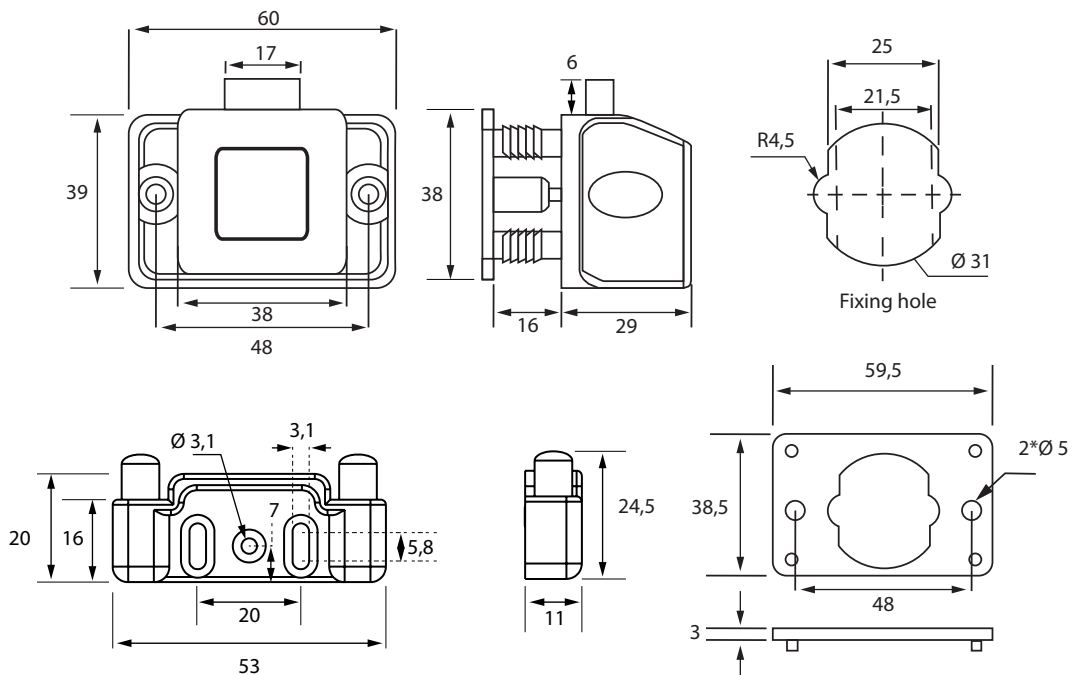

## Specifications:

- Panel thickness 14 – 16 mm
- Slam lock function
- Locked by pushing the knob

**Specifications:**

Panel thickness 12 – 16 mm  
Push the knob to open can close

**Item No.:**

- Chrome plated # 14.03.065
- Black anodized # 14.03.066
- SS-look # 14.03.067

**SISO A/S**

Mileparken 11 Phone: (+45) 45 830 900  
DK - 2740 Skovlunde (Copenhagen) E-mail: siso@siso.dk  
Denmark Web: www.siso.dk