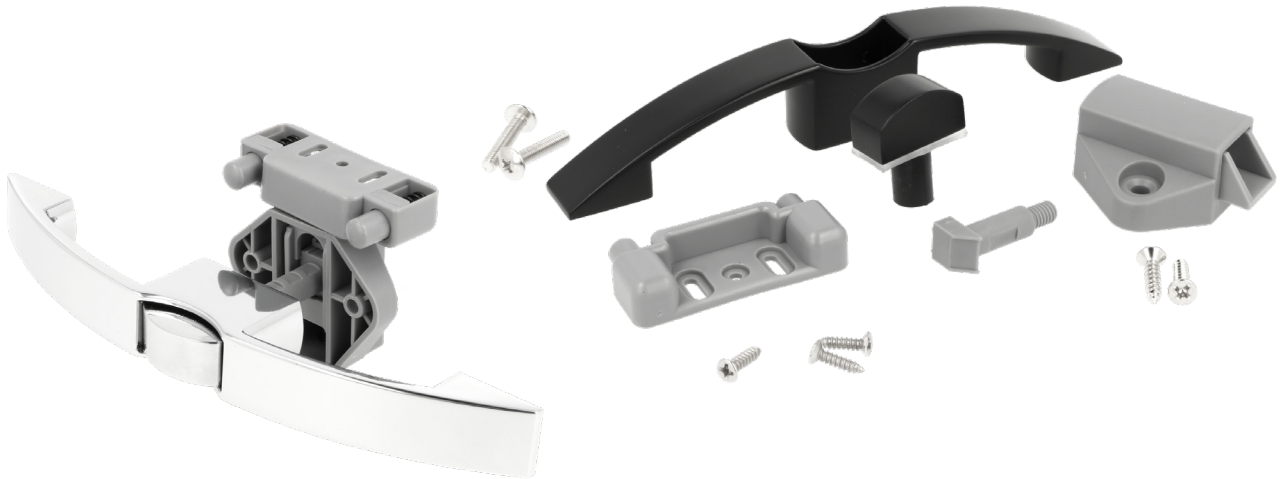

# SLAM LOCK HANDLE "RV"

- high quality furniture fittings

## Accessories for one set:

- 1 grey ABS lock body
- 1 zamak knob & handle cc: 128 mm
- 1 grey ABS striker with spring tension

## Specifications:

- Panel thickness 14 – 16 mm
- Slam lock function
- Locked by pushing the knob

# PUSH LOCK "RV" - SQUARE

**Application:**

For drawers, wardrobes & cabinets  
in recreational vehicles (RV)

**Accessories for one set:**

- 1 grey ABS lock body
- 1 zamak push knob/front
- 1 grey ABS striker with spring tension
- 1 grey ABS panel reduction spacer - 3 mm