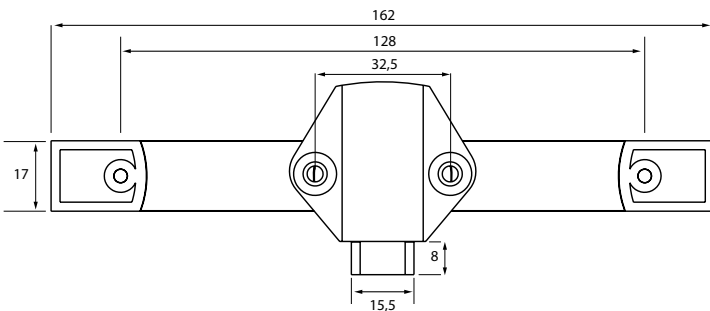

SLAM LOCK HANDLE "RV"

- high quality furniture fittings

Application:

For drawers, wardrobes & cabinets
in recreational vehicles (RV)

Accessories for one set:

- 1 grey ABS lock body
- 1 zamak knob & handle cc: 128 mm
- 1 grey ABS striker with spring tension

Specifications:

- Panel thickness 14 – 16 mm
- Slam lock function
- Locked by pushing the knob

Item No.:

- Chrome plated # 14.03.070
- Black anodized # 14.03.071
- SS-look # 14.03.072