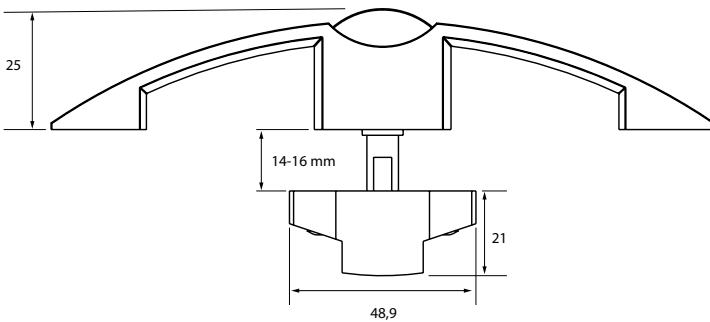

SLAM LOCK HANDLE "RV"

- high quality furniture fittings

Application:

For drawers, wardrobes & cabinets
in recreational vehicles (RV)

Accessories for one set:

- 1 grey ABS lock body
- 1 zamak knob & handle cc: 128 mm
- 1 grey ABS striker with spring tension

Specifications:

- Panel thickness 14 – 16 mm
- Slam lock function
- Locked by pushing the knob

Item No.:

- Chrome plated # 14.03.070
- Black anodized # 14.03.071
- SS-look # 14.03.072