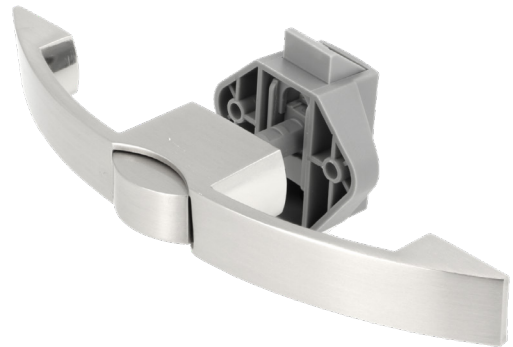

SLAM LOCK HANDLE "RV"

- high quality furniture fittings

Application:

For drawers, wardrobes & cabinets
in recreational vehicles (RV)

Accessories for one set:

- 1 grey ABS lock body
- 1 zamak knob & handle cc: 128 mm
- 1 grey ABS striker with spring tension

Specifications:

- Panel thickness 14 – 16 mm
- Slam lock function
- Locked by pushing the knob

Item No.:

- Chrome plated # 14.03.070
- Black anodized # 14.03.071
- SS-look # 14.03.072