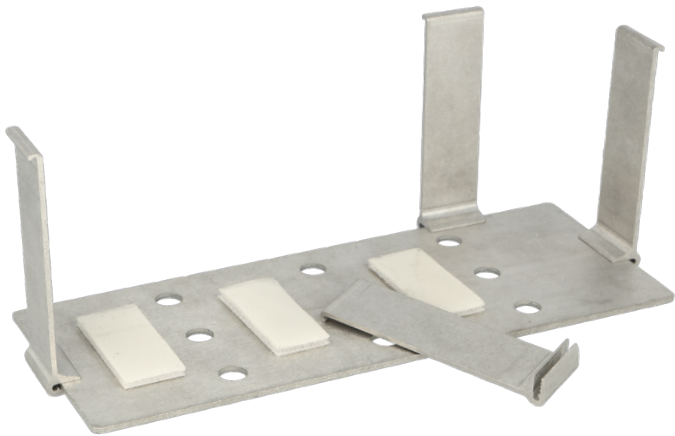

FLAT PACKED POWER PLUG TRAY "WOOGIE"

FOR "FORRO" CABLE GROMMET

To be used when you want your standard power plug close to your working station. Fits only SISO cable grommet "Forro".

No screws or tools needed. Just click the tray flaps into the groove in the grommet.

Fix the power plug to the tray by use of velcro strips.

Material: Aluminium, milled

Size: 69 x 234 x 90 mm (H/L/W)

Item No.: 25.20.359

1 set consists of:
 1 bottom plate
 4 arms
 3 velcro strips
 (Power plug not included)