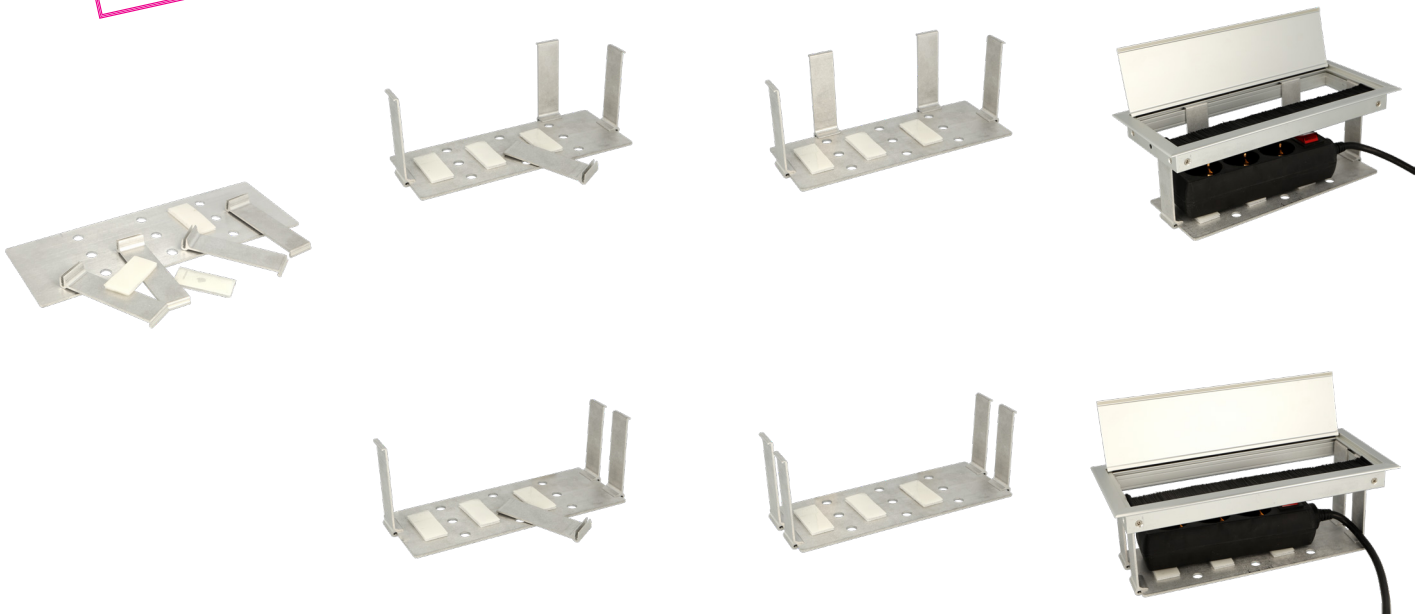

To be used when you want your standard power plug close to your working station. Fits only SISO cable grommet "Forro".

No screws or tools needed. Just click the tray flaps into the groove in the grommet.

Fix the power plug to the tray by use of velcro strips.

Material: Aluminium, milled

Size: 69 x 234 x 90 mm (H/L/W)

Item No.: 25.20.359

1 set consists of:
1 bottom plate
4 arms
3 velcro strips
(Power plug not included)

**SUPPLIED COMPLETELY
FLAT PACKED**