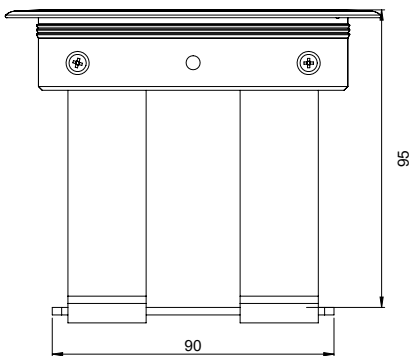

To be used when you want your standard power plug close to your working station. Fits only SISO cable grommet "Forro".

No screws or tools needed. Just click the tray flaps into the groove in the grommet.

Fix the power plug to the tray by use of velcro strips.

Material: Aluminium, milled

Size: 69 x 234 x 90 mm (H/L/W)

Item No.: 25.20.359

1 set consists of:
1 bottom plate
4 arms
3 velcro strips
(Power plug not included)

**SUPPLIED COMPLETELY
FLAT PACKED**