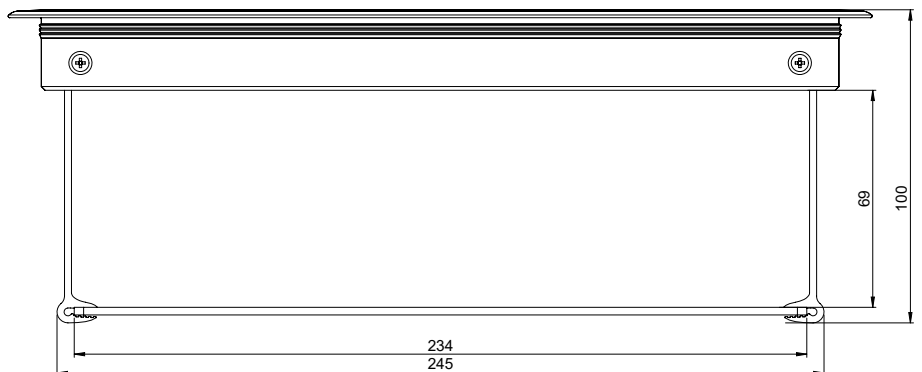

To be used when you want your standard power plug close to your working station. Fits only SISO cable grommet "Forro".

No screws or tools needed. Just click the tray flaps into the groove in the grommet.

Fix the power plug to the tray by use of velcro strips.

Material: Aluminium, milled

Size: 69 x 234 x 90 mm (H/L/W)

Item No.: 25.20.359

1 set consists of:
1 bottom plate
4 arms
3 velcro strips
(Power plug not included)

**SUPPLIED COMPLETELY
FLAT PACKED**