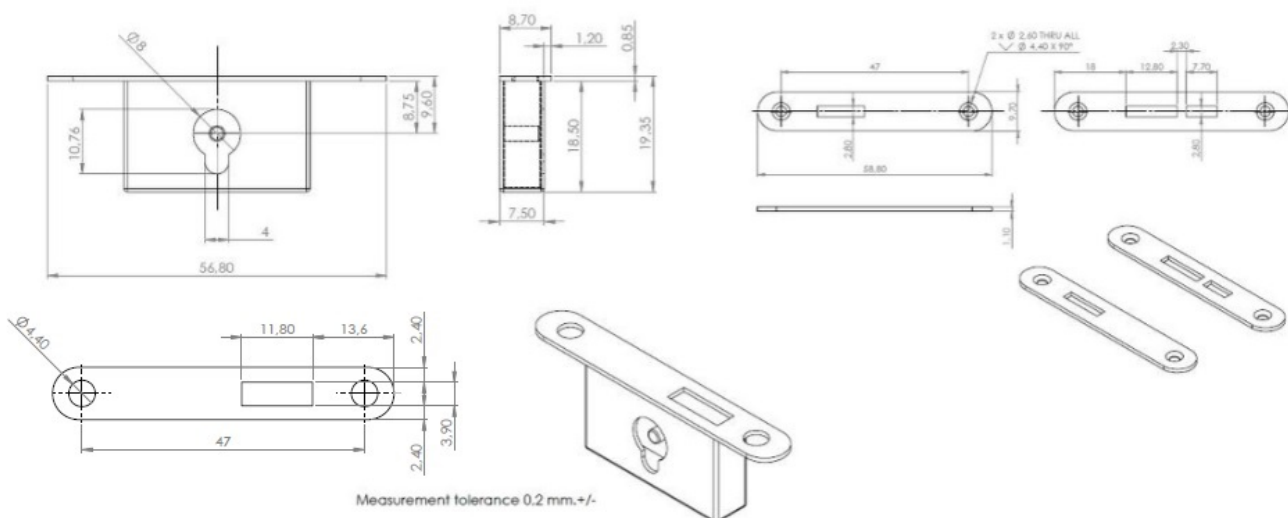

PRODUCT SHEET

Description:

Box Lock, Steel, Brass Plated, Incl. 1 key, 1 Escutcheon, 2 Striking Plates (Top & Bottom)

Item number:

30.00.056-0

Units	Box	Carton	HS Code	Barcode
Pcs.		1000	8301300000	
				5704866484589