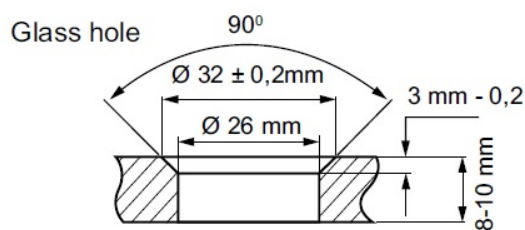

PRODUCT SHEET

Description:

Wall Mounting Bracket Tube/Glass Lay-On, F/12mm Glass, CSK Screws, F/Tube \varnothing 25mm, SS304

Item number:

28.29.009-4

Units	Box	Carton	HS Code	Barcode
Pcs.	1	5	8302419000	
				5704866464536

Item No.: 28.29.008

No drilling in tube required.

Cannot be used with anti-lift
block on sliding rollers

Flush mount glass fabrication

SISO A/S

Mileparken 11
DK-2740 Skovlunde
Denmark
VAT: DK 24786013

Phone +45 45 830 900