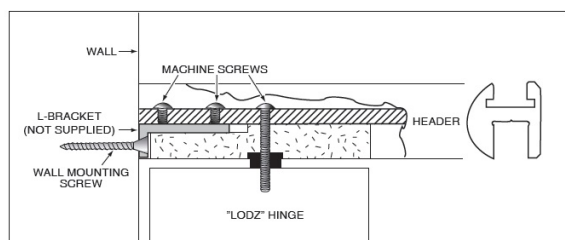

PRODUCT SHEET

Description:

Pivot Hinge Adapter Block, CP, F/"Sputnik" Shower System

Item number:

28.25.322-0

Units	Box	Carton	HS Code	Barcode
Pcs.	5	50	8302490099	
				5704866474344

SISO A/S

Mileparken 11
DK-2740 Skovlunde
Denmark
VAT: DK 24786013

Phone +45 45 830 900

www.siso.dk
siso@siso.dk

Danske Bank
Nytorv Branch
Copenhagen
SWIFT: DABADKKK

Account no.
4180 3112 112936
IBAN Account
DK7230003112112936