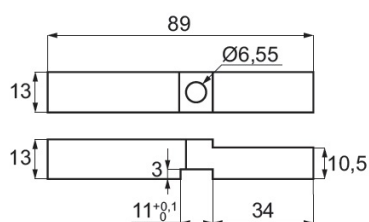

PRODUCT SHEET

Description:

Pivot Hinge Adapter Block, CP, F/"Sputnik" Shower System

Item number:

28.25.322-0

Units	Box	Carton	HS Code	Barcode
Pcs.	5	50	8302490099	
				5704866474344

SISO A/S

Mileparken 11
DK-2740 Skovlunde
Denmark
VAT: DK 24786013

Phone +45 45 830 900

www.siso.dk
siso@siso.dk

Danske Bank
Nytorv Branch
Copenhagen
SWIFT: DABADKKK

Account no.
4180 3112 112936
IBAN Account
DK7230003112112936