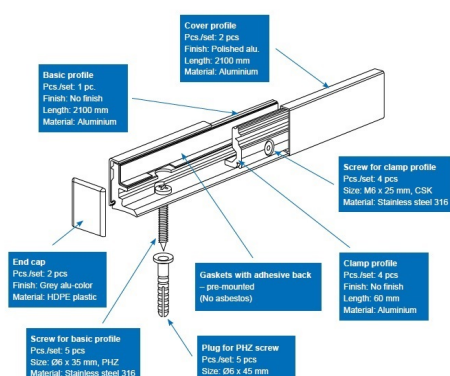

PRODUCT SHEET

Description:

Glass Profile System "WAX", 2100mm, F/10mm Glass, Alu Polished 1 Set Consist Of: - 1 Pcs Of Basic Profile 2100mm, Aluminium, W/Gaskets, - 4 Pcs Of Clamp Profile 60mm, Aluminium, W/Gaskets, - 2 Pcs Of Cover Profile 2100mm, Polished Aluminium, - 2 Pcs Of End Caps, PA, RAL7004, - 4 Pcs Of M6x25mm CSK Screws, SS316, - 5 Pcs Of 6x35mm PHZ Screws, SS316 + 5 Pcs of Plugs

Item number:

28.25.310-0

Units	Box	Carton	HS Code	Barcode
Set	1	16	8302415000	
				5704866460972

SISO A/S
Mileparken 11
DK-2740 Skovlunde
Denmark
VAT: DK 24786013

Phone +45 45 830 900
www.siso.dk
siso@siso.dk

Danske Bank
Nytorv Branch
Copenhagen
SWIFT: DABADKKK

Account no.
4180 3112 112936
IBAN Account
DK7230003112112936