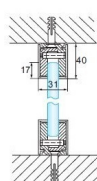

PRODUCT SHEET

Description:

Glass Profile System "WAX", 2100mm, F/10mm Glass, Alu Polished 1 Set Consist Of: - 1 Pcs Of Basic Profile 2100mm, Aluminium, W/Gaskets, - 4 Pcs Of Clamp Profile 60mm, Aluminium, W/Gaskets, - 2 Pcs Of Cover Profile 2100mm, Polished Aluminium, - 2 Pcs Of End Caps, PA, RAL7004, - 4 Pcs Of M6x25mm CSK Screws, SS316, - 5 Pcs Of 6x35mm PHZ Screws, SS316 + 5 Pcs of Plugs

Item number:

28.25.310-0

Units	Box	Carton	HS Code	Barcode
Set	1	16	8302415000	
				5704866460972

SISO A/S
Mileparken 11
DK-2740 Skovlunde
Denmark
VAT: DK 24786013

Phone +45 45 830 900
www.siso.dk
siso@siso.dk

Danske Bank
Nytorv Branch
Copenhagen
SWIFT: DABADKKK

Account no.
4180 3112 112936
IBAN Account
DK7230003112112936