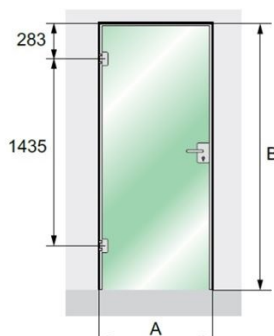

PRODUCT SHEET

Description:

Alu. Anodized L-Profile, 2500mm, F/"Zapp" Door System

Item number:

28.25.300-9

Units	Box	Carton	HS Code	Barcode
Pcs.	1	15	7604299090	

5704866469180

SISO A/S