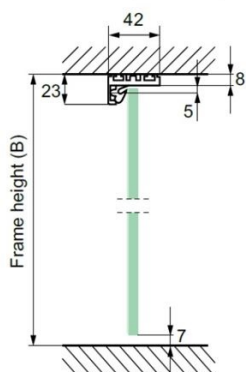

PRODUCT SHEET

Description:

Alu. Anodized L-Profile, 2500mm, F/"Zapp" Door System

Item number:

28.25.300-9

Units	Box	Carton	HS Code	Barcode
Pcs.	1	15	7604299090	

5704866469180

SISO A/S