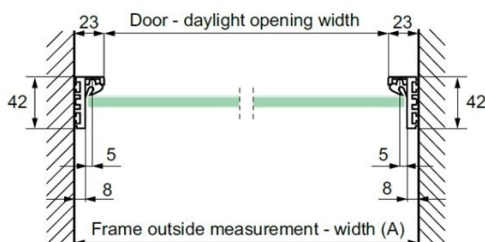

PRODUCT SHEET

Description:

Black Anodized L-Profile, 2500mm, F/"Zapp" Door System

Item number:

28.25.300-7

Units	Box	Carton	HS Code	Barcode
Pcs.	1	15	7604299090	

5704866508940

SISO A/S

Mileparken 11
DK-2740 Skovlunde
Denmark
VAT: DK 24786013

Phone +45 45 830 900

www.siso.dk
siso@siso.dk

Danske Bank
Nytorv Branch
Copenhagen
SWIFT: DABADKKK

Account no.
4180 3112 112936
IBAN Account
DK7230003112112936