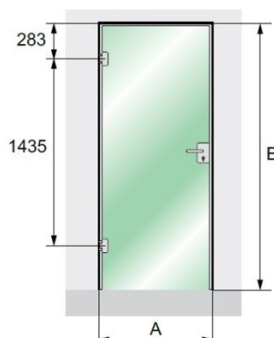

PRODUCT SHEET

Description:

Black Anodized L-Profile, 2500mm, F/"Zapp" Door System

Item number:

28.25.300-7

Units	Box	Carton	HS Code	Barcode
Pcs.	1	15	7604299090	

5704866508940

SISO A/S

Mileparken 11
DK-2740 Skovlunde
Denmark
VAT: DK 24786013

Phone +45 45 830 900

www.siso.dk
siso@siso.dk

Danske Bank
Nytorv Branch
Copenhagen
SWIFT: DABADKKK

Account no.
4180 3112 112936
IBAN Account
DK7230003112112936