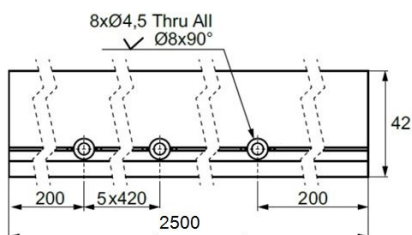

PRODUCT SHEET

Description:

Black Anodized L-Profile, 2500mm, F/"Zapp" Door System

Item number:

28.25.300-7

Units	Box	Carton	HS Code	Barcode
Pcs.	1	15	7604299090	

5704866508940

SISO A/S

Mileparken 11
DK-2740 Skovlunde
Denmark
VAT: DK 24786013

Phone +45 45 830 900

www.siso.dk
siso@siso.dk

Danske Bank
Nytorv Branch
Copenhagen
SWIFT: DABADKKK

Account no.
4180 3112 112936
IBAN Account
DK7230003112112936