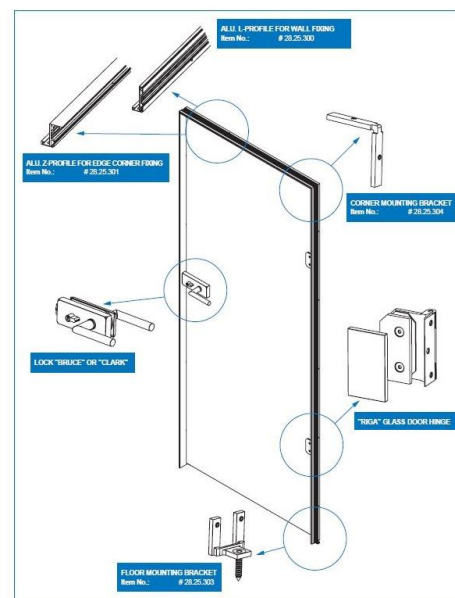

## Description:

Black Anodized L-Profile, 2500mm, F/"Zapp" Door System

## Item number:

28.25.300-7

Units	Box	Carton	HS Code	Barcode
Pcs.	1	15	7604299090	

5704866508940