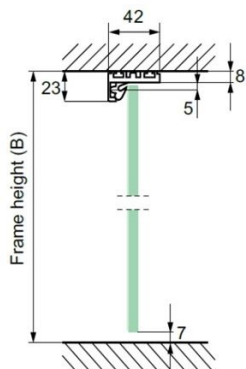

PRODUCT SHEET

Description:

Black Anodized L-Profile, 2500mm, F/"Zapp" Door System

Item number:

28.25.300-7

Units	Box	Carton	HS Code	Barcode
Pcs.	1	15	7604299090	

5704866508940

SISO A/S

Mileparken 11
DK-2740 Skovlunde
Denmark
VAT: DK 24786013

Phone +45 45 830 900

www.siso.dk
siso@siso.dk

Danske Bank
Nytorv Branch
Copenhagen
SWIFT: DABADKKK

Account no.
4180 3112 112936
IBAN Account
DK7230003112112936