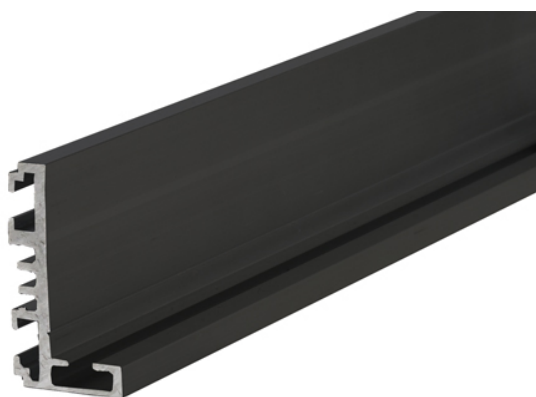

PRODUCT SHEET

Description:

Black Anodized L-Profile, 2500mm, F/"Zapp" Door System

Item number:

28.25.300-7

Units	Box	Carton	HS Code	Barcode
Pcs.	1	15	7604299090	

5704866508940

SISO A/S

Mileparken 11
DK-2740 Skovlunde
Denmark
VAT: DK 24786013

Phone +45 45 830 900

www.siso.dk
siso@siso.dk

Danske Bank
Nytorv Branch
Copenhagen
SWIFT: DABADKKK

Account no.
4180 3112 112936
IBAN Account
DK7230003112112936