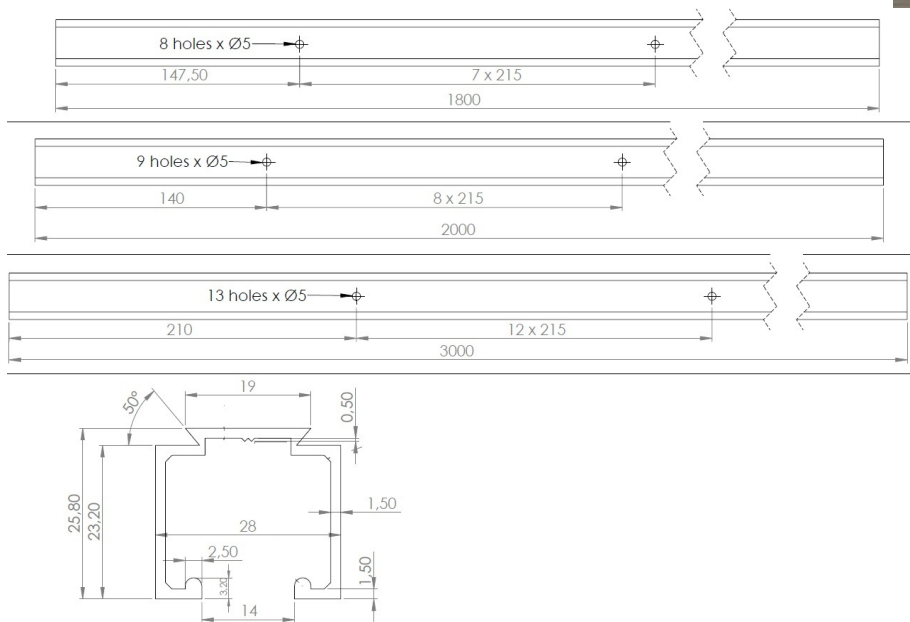

PRODUCT SHEET

Description:

Alu Profile-Milled, 28x25, 8x3000mm, F/Sliding System K1002, W/13 Screw Holes $\varnothing$ 5mm

Item number:

28.25.212-1

Units	Box	Carton	HS Code	Barcode
Pcs.	1	20	7604299090	
				5704866104708

SISO A/S
Mileparken 11
DK-2740 Skovlunde
Denmark
VAT: 24786013

Phone +45 45 830 900
www.siso.dk
siso@siso.dk

Danske Bank
Nytorv Branch
Copenhagen
SWIFT: DABADKKK

Account no.
4180 3112 112936
IBAN Account
DK7230003112112936