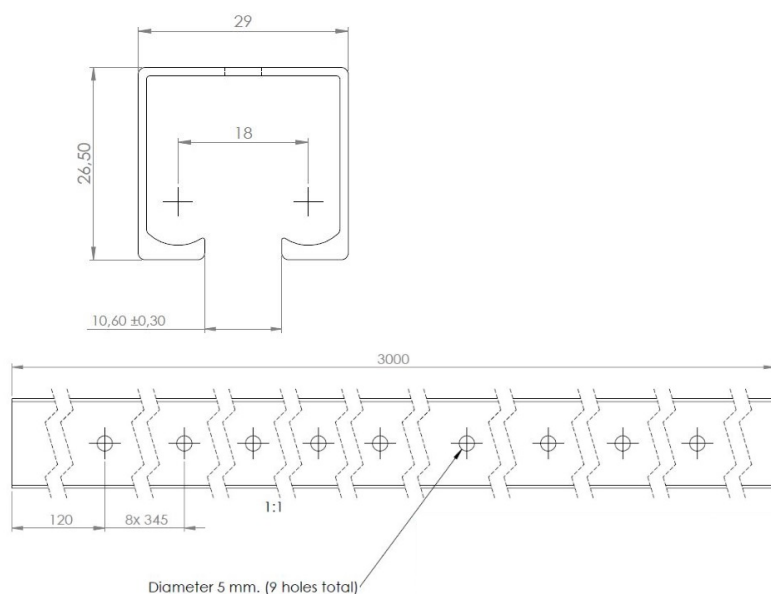

PRODUCT SHEET

Description:

Alu Profile-Milled, 29x26,5x3000mm, F/Sliding System L1001 W/9 Screw Holes ø5mm

Item number:

28.25.206-1

Units	Box	Carton	HS Code	Barcode
Pcs.	1	20	7604299090	 5704866104982

SISO A/S