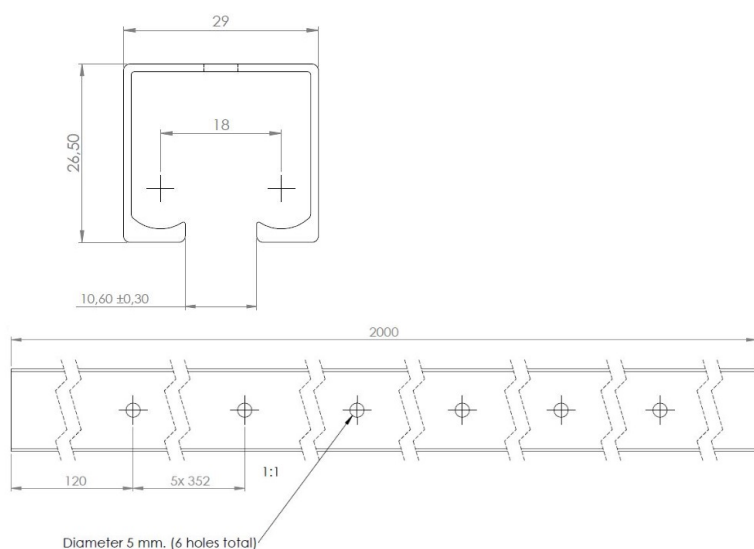

PRODUCT SHEET

Description:

Alu Profile-Milled, 29x26,5x2000mm, F/Sliding System L1001 W/6 Screw Holes ø5mm

Item number:

28.25.205-0

Units	Box	Carton	HS Code	Barcode
Pcs.	1	20	7604299090	
				5704866094856

SISO A/S