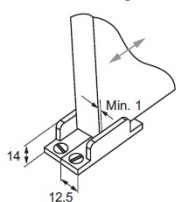

## Item number:

28.25.000-1

Units	Box	Carton	HS Code	Barcode
Set	1	80	8302490099	
5704866094733				

Standard installation

X: 20-30 mm  
A: X + 7 mm

For extra narrow door gap

X: 20-40 mm  
B: X + 25 mm

Installation possibilities

Floor guide installation - no milling

Floor guide installation - milling required

Vertical adjustment