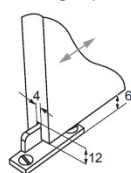

## Item number:

28.25.000-1

Units	Box	Carton	HS Code	Barcode
Set	1	80	8302490099	
5704866094733				

Standard installation

X: 20-30 mm  
A: X + 7 mm

For extra narrow door gap

X: 20-40 mm  
B: X + 25 mm

Installation possibilities

Floor guide installation - no milling

Floor guide installation - milling required

Vertical adjustment