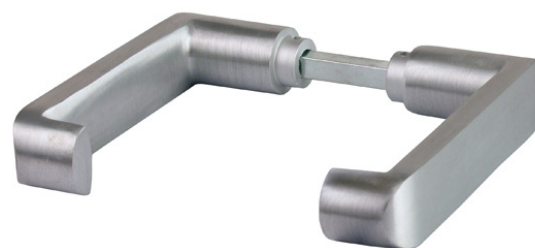

PRODUCT SHEET

Description:

Door Lock Alu Handle "Frank", SS-Look, 8x8x100mm Split Spindle

Item number:

27.20.209-0

Units	Box	Carton	HS Code	Barcode
Pair	1	40	7616991099	 5704866481441

SISO A/S

Mileparken 11
DK-2740 Skovlunde
Denmark
VAT: DK 24786013

Phone +45 45 830 900

www.siso.dk
siso@siso.dk

Danske Bank
Nytovr Branch
Copenhagen
SWIFT: DABADKKK

Account no.
4180 3112 112936
IBAN Account
DK7230003112112936