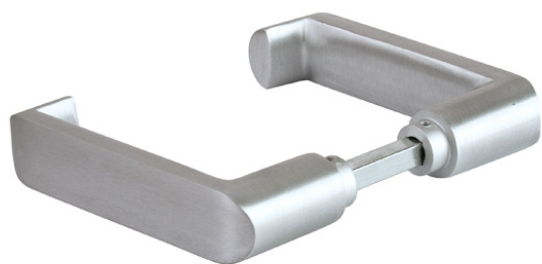

PRODUCT SHEET

Description:

Door Lock Alu Handle "Frank", SS-Look, 8x8x100mm Split Spindle

Item number:

27.20.209-0

Units	Box	Carton	HS Code	Barcode
Pair	1	40	7616991099	 5704866481441

SISO A/S

Mileparken 11
DK-2740 Skovlunde
Denmark
VAT: DK 24786013

Phone +45 45 830 900

www.siso.dk
siso@siso.dk

Danske Bank
Nytovr Branch
Copenhagen
SWIFT: DABADKKK

Account no.
4180 3112 112936
IBAN Account
DK7230003112112936