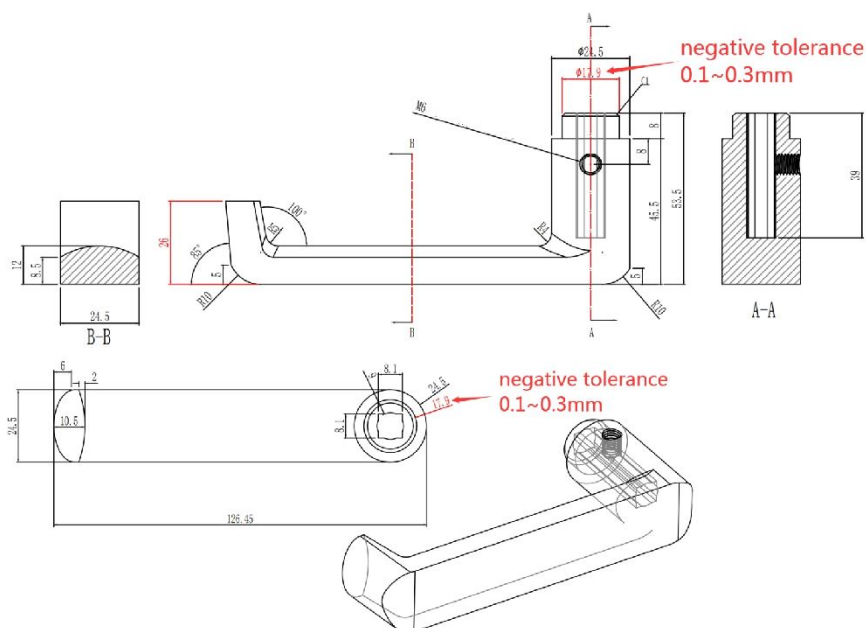

PRODUCT SHEET

Description:

Door Lock Alu Handle "Frank", SS-Look, 8x8x100mm Split Spindle

Item number:

27.20.209-0

Units	Box	Carton	HS Code	Barcode
Pair	1	40	7616991099	 5704866481441

SISO A/S

Mileparken 11
DK-2740 Skovlunde
Denmark
VAT: DK 24786013

Phone +45 45 830 900

www.siso.dk
siso@siso.dk

Danske Bank
Nytovr Branch
Copenhagen
SWIFT: DABADKKK

Account no.
4180 3112 112936
IBAN Account
DK7230003112112936