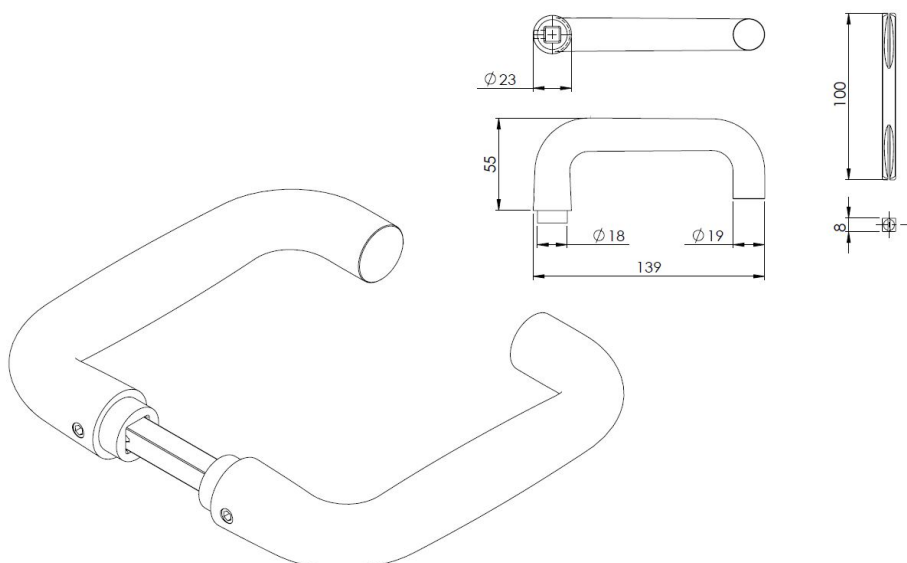

PRODUCT SHEET

Description:

Door Lock Alu Handle "Wes II", Alu-Look, 8x8x100mm Split Spindle

Item number:

27.20.206-5

Units	Box	Carton	HS Code	Barcode
Pair	1	40	7616991099	 5704866480765

SISO A/S

Mileparken 11
DK-2740 Skovlunde
Denmark
VAT: DK 24786013