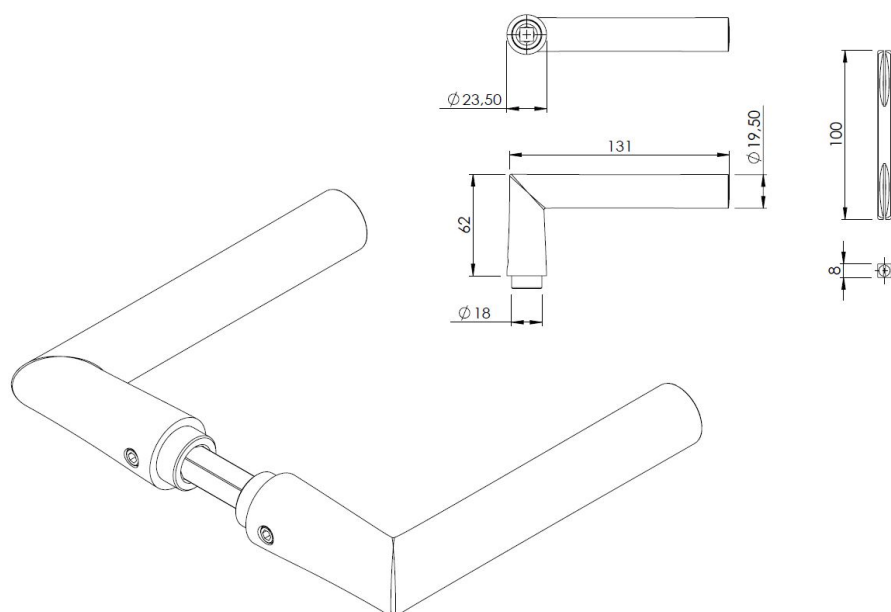

PRODUCT SHEET

Description:

Door Lock Alu Handle "Wayne II", Black Finish, 8x8x100mm Split Spindle

Item number:

27.20.203-4

Units	Box	Carton	HS Code	Barcode
Pair	1	40	7616991099	 5704866495721

SISO A/S

Mileparken 11
DK-2740 Skovlunde
Denmark
VAT: DK 24786013