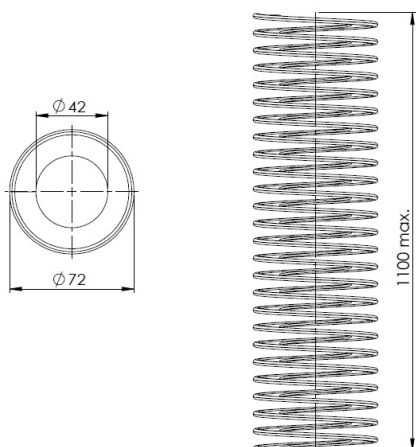

PRODUCT SHEET

Description:

Wire Guide "Miami", $\varnothing 72$ mm, SS Spiral & Black PP Brush, 25 Laps, ID: 42mm, F/Height Adjustable
Tables, Sinkers & Top, Connector to be bought separately. Item 25.20.650/651-0

Item number:

25.20.655-0

Units	Box	Carton	HS Code	Barcode
Pcs.	1	50	8302420090	 5704866503808

SISO A/S

Mileparken 11
DK-2740 Skovlunde
Denmark
VAT: DK 24786013

Phone +45 45 830 900

www.siso.dk
siso@siso.dk

Danske Bank
Nytorv Branch
Copenhagen
SWIFT: DABADKKK

Account no.
4180 3112 112936
IBAN Account
DK7230003112112936