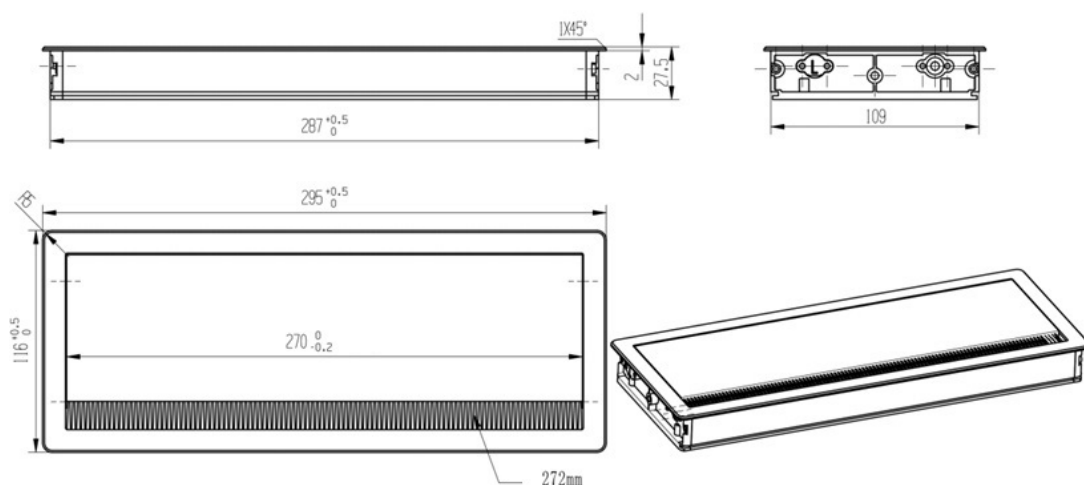

PRODUCT SHEET

Description:

Soft Close Grommet "Punta" 295x116x27,5mm, White (RAL9016) , Aluminium, W/Brush (Suggested Hole Cutting: 290x111mm)

Item number:

25.20.387-0

Units	Box	Carton	HS Code	Barcode
Pcs.	1	50	7616991099	 5704866482394