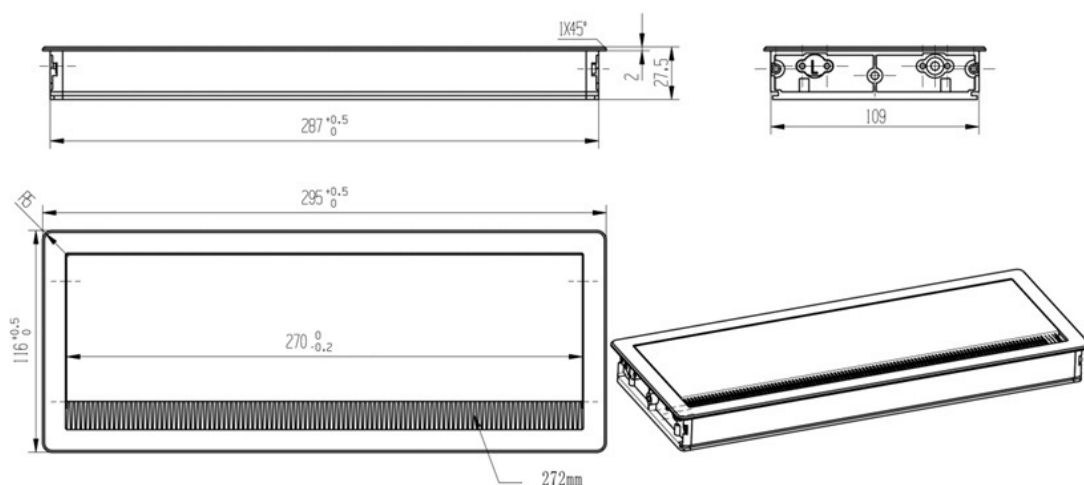

PRODUCT SHEET

Description:

Soft Close Grommet "Punta" 295x116x27,5mm, Silver (RAL9006) Aluminium, W/Brush (Hole Cutting: 290x111mm)

Item number:

25.20.385-0

Units	Box	Carton	HS Code	Barcode
Pcs.	1	50	7616991099	
				5704866482370

suggested hole size 290*111-R6

SISO A/S

Mileparken 11
DK-2740 Skovlunde
Denmark
VAT: DK 24786013

Phone +45 45 830 900

www.siso.dk
siso@siso.dk

Danske Bank
Nytorv Branch
Copenhagen
SWIFT: DABADKKK

Account no.
4180 3112 112936
IBAN Account
DK7230003112112936