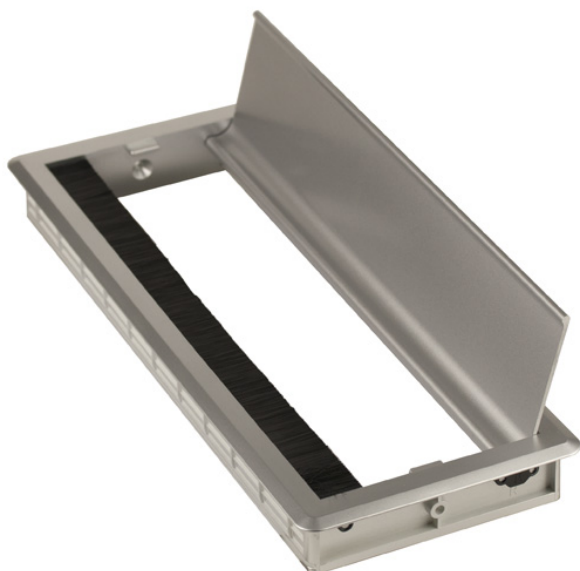

PRODUCT SHEET

Description:

Soft Close Grommet "Mambo" 300x120x27,5mm, Silver,(RAL9006) ABS Frame,Alu. Lid
W/Brush.Suggested Hole Cutting 290x111mm

Item number:

25.20.380-0

Units	Box	Carton	HS Code	Barcode
Pcs.	1	50	7616991099	 5704866482264