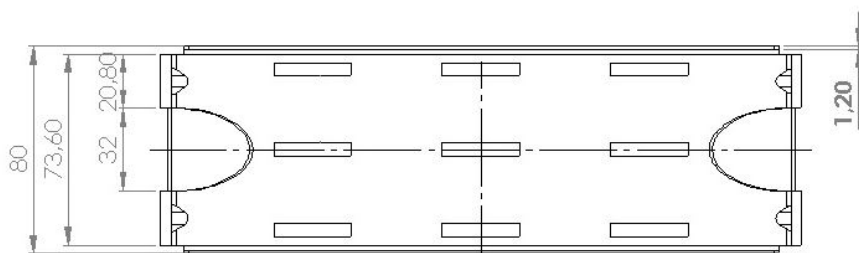

PRODUCT SHEET

Description:

Power Plug Tray f/Forro & Jive, 83,2x250,9x74,4mm, Steel, Black, Inner Measurements: 82x240x65mm (H/L/W), Incl. 3, Pieces of Velcro Tape

Item number:

25.20.344-1

Units	Box	Carton	HS Code	Barcode
Pcs.	1	14	8302420090	 5704866499774