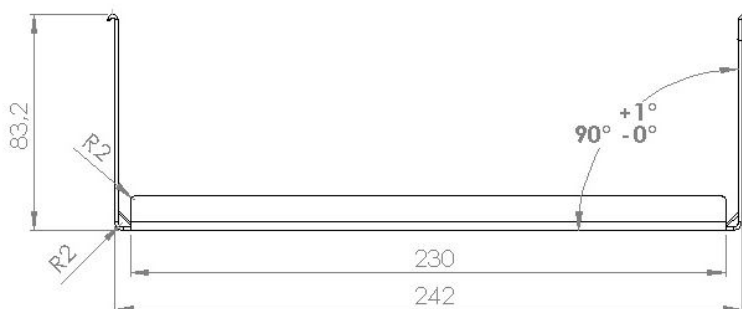

PRODUCT SHEET

Description:

Power Plug Tray f/Forro & Jive, 83,2x250,9x74,4mm, Steel, Black, Inner Measurements: 82x240x65mm (H/L/W), Incl. 3, Pieces of Velcro Tape

Item number:

25.20.344-1

Units	Box	Carton	HS Code	Barcode
Pcs.	1	14	8302420090	 5704866499774