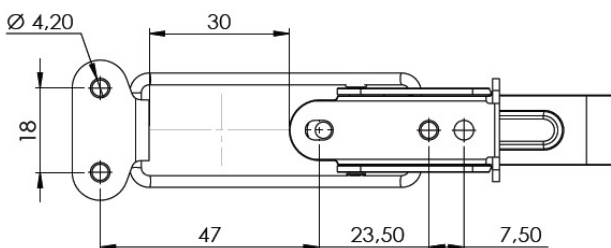

SISO A/S

Mileparken 11
DK-2740 Skovlunde
Denmark
VAT: DK 24786013

Phone +45 45 830 900

www.siso.dk
siso@siso.dk

Danske Bank
Nytorv Branch
Copenhagen
SWIFT: DABADKKK

Account no.
4180 3112 112936
IBAN Account
DK7230003112112936