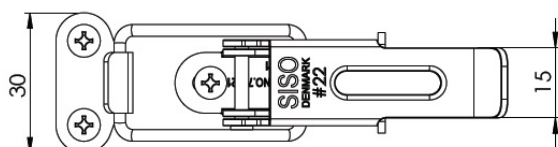

SISO A/S

Mileparken 11
DK-2740 Skovlunde
Denmark
VAT: DK 24786013

Phone +45 45 830 900

www.siso.dk
siso@siso.dk

Danske Bank
Nytorv Branch
Copenhagen
SWIFT: DABADKKK

Account no.
4180 3112 112936
IBAN Account
DK7230003112112936