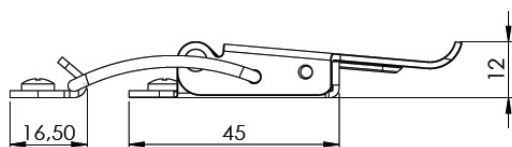

PRODUCT SHEET

Description:

Table Catch #22, W/Extra Long Hasp, Yellow Zinc Pl. (1 Set = 1 x Toggle+1 x Hook) RoHS compliant - Chrom3

Item number:

24.03.005-1

Units	Box	Carton	HS Code	Barcode
Set	100	600	8302420090	 5704866507059