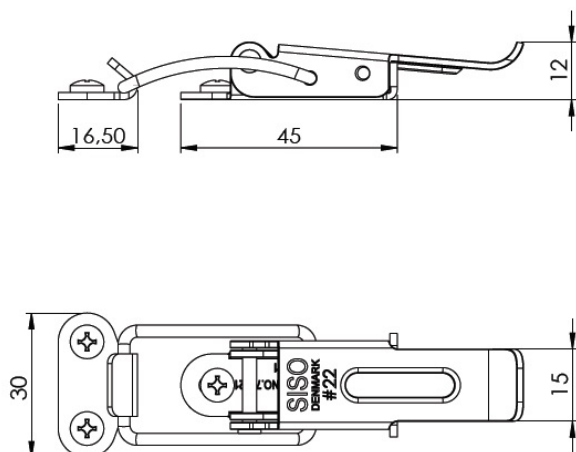

PRODUCT SHEET

Description:

Table Catch #22, Steel, BZP CR3, (1 Set=1 x Toggle+1 x Hook) RoHS compliant - Chrom3

Item number:

24.03.003-6

Units	Box	Carton	HS Code	Barcode
Set	100	600	8302420090	
5704866500739				