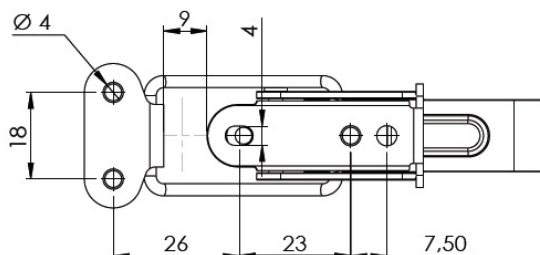

Notice:
All measurements are guidelines.