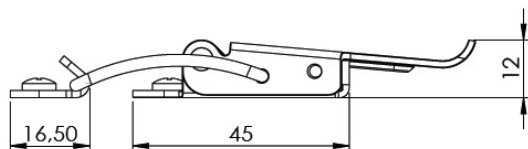

PRODUCT SHEET

Description:

Table Catch #22, Steel, YZP CR3, (1 Set=1 x Toggle+1 x Hook) RoHS compliant - Chrom3

Item number:

24.03.002-6

Units	Box	Carton	HS Code	Barcode
Set	100	600	8302420090	 5704866500722