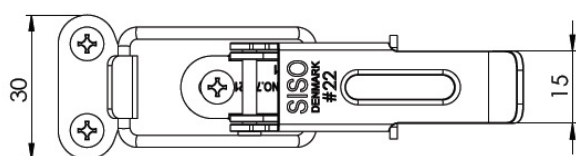

Notice:
All measurements are guidelines.