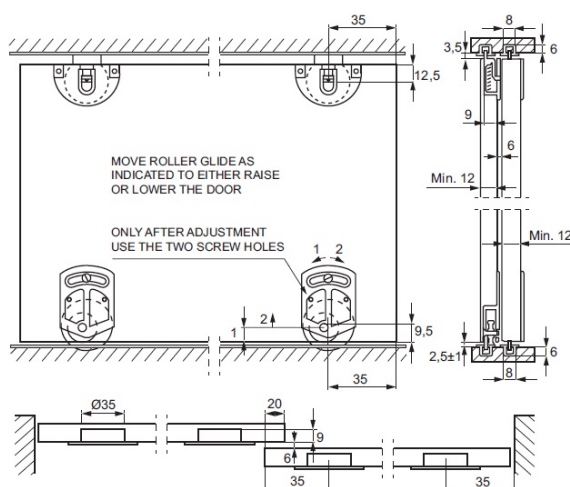

PRODUCT SHEET

Description:

Sliding Door Fit. "Classic", Black, 2 Rollers & 2 Top Guides

Item number:

22.27.112-1

Units	Box	Carton	HS Code	Barcode
Set	50	500	3926300090	
				5704866086370

SISO A/S

Mileparken 11
DK-2740 Skovlunde
Denmark
VAT: DK 24786013

Phone +45 45 830 900

www.siso.dk
siso@siso.dk

Danske Bank
Nytorv Branch
Copenhagen
SWIFT: DABADKKK

Account no.
4180 3112 112936
IBAN Account
DK7230003112112936