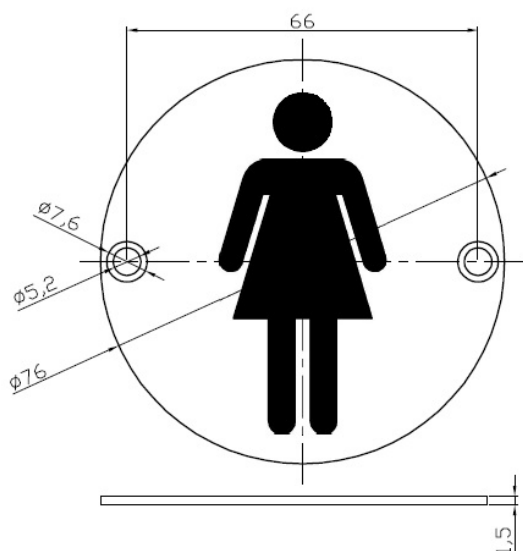

PRODUCT SHEET

Description:

Toilet Sign "Female", ø76x1,5mm, Screw-On, SS201 Brushed, W/ ø3,5x20mm Screws

Item number:

22.23.261-0

Units	Box	Carton	HS Code	Barcode
Pcs.	20	200	8302490099	 5704866462273

SISO A/S