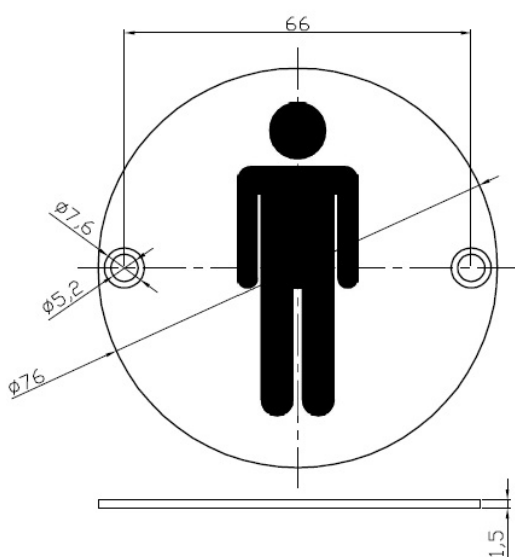

PRODUCT SHEET

Description:

Toilet Sign "Male", $\varnothing 76 \times 1,5$ mm, Screw-On, SS201 Brushed, W/ $\varnothing 3,5 \times 20$ mm Screws

Item number:

22.23.260-0

Units	Box	Carton	HS Code	Barcode
Pcs.	20	200	8302490099	 5704866462266

SISO A/S

Mileparken 11
DK-2740 Skovlunde
Denmark
VAT: DK 24786013

Phone +45 45 830 900

www.siso.dk
siso@siso.dk

Danske Bank
Nytorv Branch
Copenhagen
SWIFT: DABADKKK

Account no.
4180 3112 112936
IBAN Account
DK7230003112112936