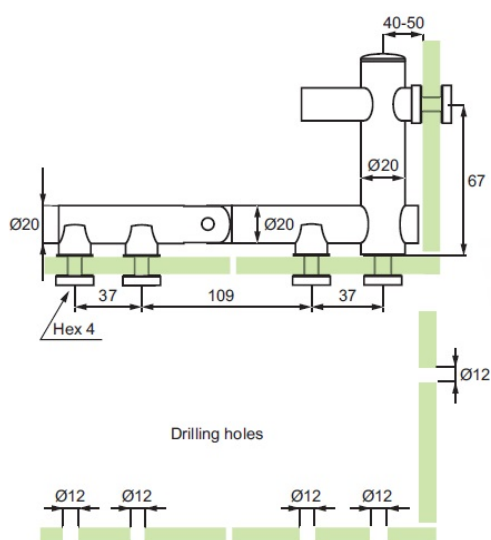

PRODUCT SHEET

Description:

Door Hinge/Angle Bracket F/Glass Cubicles, SS304-Brushed, 8-10mm Glass Thickness, F/Inset Doors, $\varnothing 12$ mm Drilling

Item number:

22.23.220-0

Units	Box	Carton	HS Code	Barcode
Pcs.	1	20	8302100090	
				5704866443661