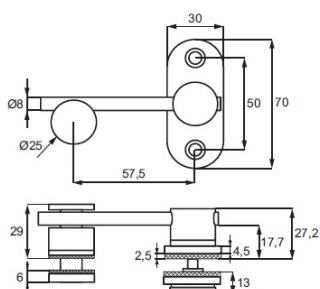

PRODUCT SHEET

Description:

Toilet Lock "Slim" F/Glass Cubicle, W/Indicator, SS-304, 8- 10mm Glass

Item number:

22.23.202-0

Units	Box	Carton	HS Code	Barcode
Set	1	20	8301401100	 5704866479554

SISO A/S

Mileparken 11
DK-2740 Skovlunde
Denmark
VAT: DK 24786013