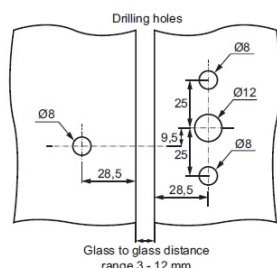

PRODUCT SHEET

Description:

Toilet Lock "Slim" F/Glass Cubicle, W/Indicator, SS-304, 8- 10mm Glass

Item number:

22.23.202-0

Units	Box	Carton	HS Code	Barcode
Set	1	20	8301401100	 5704866479554

SISO A/S

Mileparken 11
DK-2740 Skovlunde
Denmark
VAT: DK 24786013