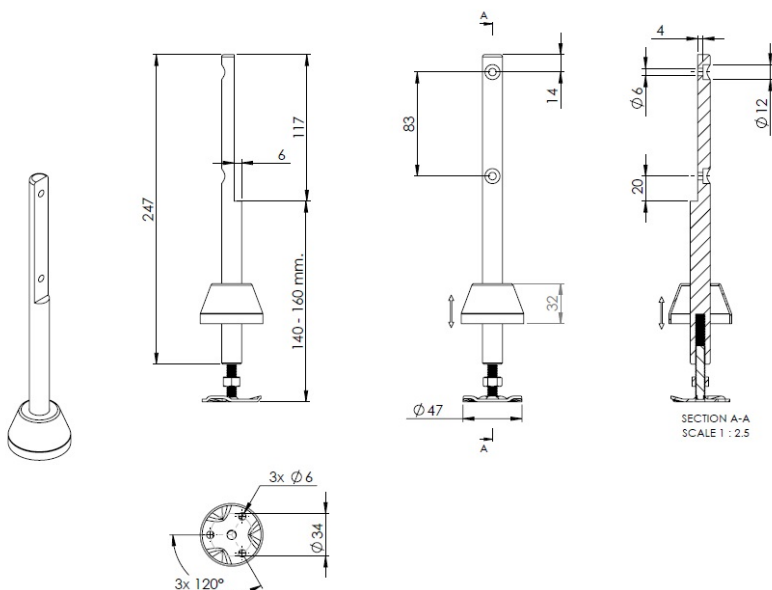

PRODUCT SHEET

Description:

Panel Support Leg 140-160mm, F/Panels from 6mm, SS304, For Toilet Cubicle, Screws & Nuts to be ordered Separately (Item, 22.23.147-5)

Item number:

22.23.147-0

Units	Box	Carton	HS Code	Barcode
Pcs.			8302419000	 5704866516341