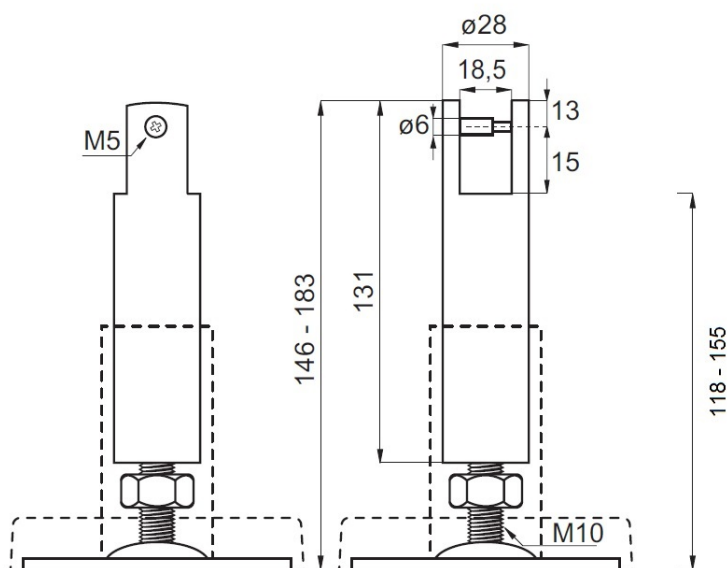

PRODUCT SHEET

Description:

Panel Support Leg 118-155mm, F/10-18mm Panel, SS304, For Toilet Cubicles, Incl. Black Plastic Washers F/10, 13 & 16mm, Panel Thickness. 2 X 2mm, 1 X 3mm & 2 X 4mm

Item number:

22.23.145-1

Units	Box	Carton	HS Code	Barcode
Pcs.	4	40	8302419000	
				5704866460262

SISO A/S

Mileparken 11
DK-2740 Skovlunde
Denmark
VAT: DK 24786013

Phone +45 45 830 900

www.siso.dk
siso@siso.dk

Danske Bank
Nytorv Branch
Copenhagen
SWIFT: DABADKKK

Account no.
4180 3112 112936
IBAN Account
DK7230003112112936