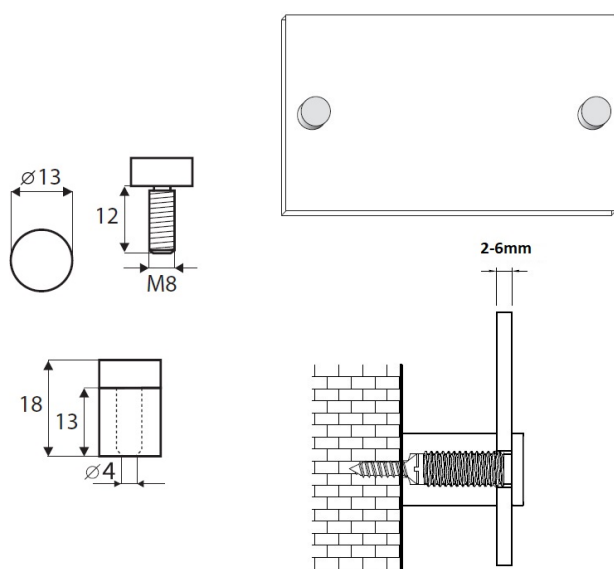

PRODUCT SHEET

Description:

Sign Board Screw $\varnothing 13 \times 13 \text{mm}$, Alu, Black, M8, W/2 Transparent Washers

Item number:

22.11.114-0

Units	Box	Carton	HS Code	Barcode
Pcs.	100	600	8302490099	
				5704866084116

SISO A/S

Mileparken 11
DK-2740 Skovlunde
Denmark
VAT: DK 24786013

Phone +45 45 830 900

www.siso.dk
siso@siso.dk

Danske Bank
Nytorv Branch
Copenhagen
SWIFT: DABADKKK

Account no.
4180 3112 112936
IBAN Account
DK7230003112112936