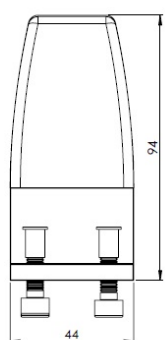

PRODUCT SHEET

Description:

Partition Panel Clamp, Back-To-Back, Alu, Silver Painted, F/4-8 mm Panel Thickness. Incl. 4 Pcs of Bolts M6x25mm & 4 Pcs. of, Plastic Caps

Item number:

22.10.812-0

Units	Box	Carton	HS Code	Barcode
Pcs.	1	100	7616991099	 5704866503327

Back-To-Back