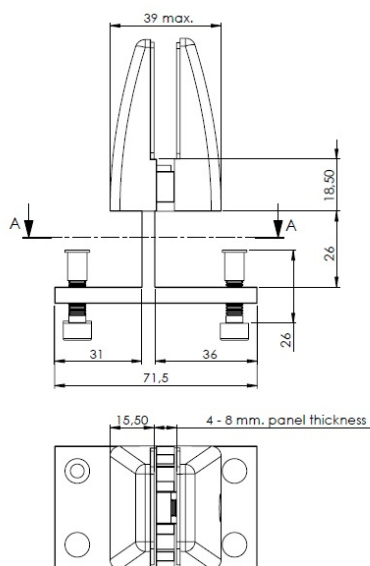

PRODUCT SHEET

Description:

Partition Panel Clamp, Back-To-Back, Alu, Silver Painted, F/4-8 mm Panel Thickness. Incl. 4 Pcs of Bolts M6x25mm & 4 Pcs. of, Plastic Caps

Item number:

22.10.812-0

Units	Box	Carton	HS Code	Barcode
Pcs.	1	100	7616991099	 5704866503327

Back-To-Back