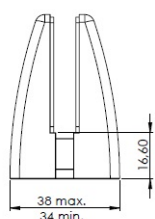

PRODUCT SHEET

Description:

Partition Panel Clamp, Top-Fix, Alu, Silver Painted, F/4-8mm Panel Thickness

Item number:

22.10.802-0

Units	Box	Carton	HS Code	Barcode
Pcs.	1	100	7616991099	
				5704866503266

Top Fix