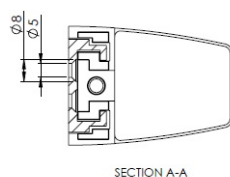

PRODUCT SHEET

Description:

Partition Panel Clamp, Top-Fix, Alu, Silver Painted, F/4-8mm Panel Thickness

Item number:

22.10.802-0

Units	Box	Carton	HS Code	Barcode
Pcs.	1	100	7616991099	
				5704866503266

Top Fix