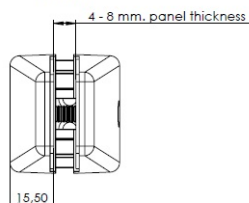

PRODUCT SHEET

Description:

Partition Panel Clamp, Top-Fix, Alu, Silver Painted, F/4-8mm Panel Thickness

Item number:

22.10.802-0

Units	Box	Carton	HS Code	Barcode
Pcs.	1	100	7616991099	
				5704866503266

Top Fix