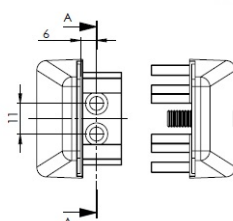

PRODUCT SHEET

Description:

Partition Panel Clamp, Top-Fix, Alu, Silver Painted, F/4-8mm Panel Thickness

Item number:

22.10.802-0

Units	Box	Carton	HS Code	Barcode
Pcs.	1	100	7616991099	
				5704866503266

Top Fix