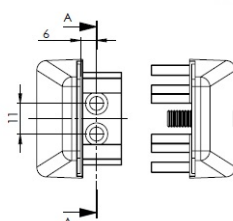

PRODUCT SHEET

Description:

Partition Panel Clamp, Top-Fix, Alu, Black Painted, F/4-8mm Panel Thickness

Item number:

22.10.801-0

Units	Box	Carton	HS Code	Barcode
Pcs.	1	100	7616991099	
				5704866503259

Top Fix