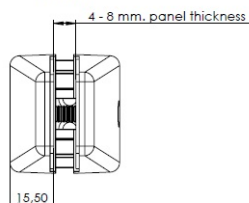

PRODUCT SHEET

Description:

Partition Panel Clamp, Top-Fix, Alu, Black Painted, F/4-8mm Panel Thickness

Item number:

22.10.801-0

Units	Box	Carton	HS Code	Barcode
Pcs.	1	100	7616991099	
				5704866503259

Top Fix