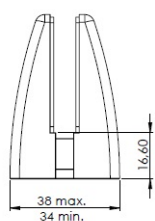

PRODUCT SHEET

Description:

Partition Panel Clamp, Top-Fix, Alu, Black Painted, F/4-8mm Panel Thickness

Item number:

22.10.801-0

Units	Box	Carton	HS Code	Barcode
Pcs.	1	100	7616991099	
				5704866503259

Top Fix