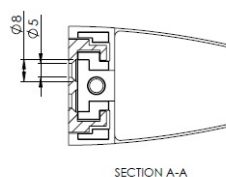

PRODUCT SHEET

Description:

Partition Panel Clamp, Top-Fix, Alu, Black Painted, F/4-8mm Panel Thickness

Item number:

22.10.801-0

Units	Box	Carton	HS Code	Barcode
Pcs.	1	100	7616991099	
				5704866503259

Top Fix