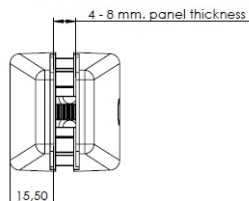

SISO A/S

Mileparken 11
DK-2740 Skovlunde
Denmark
VAT: DK 24786013

Phone +45 45 830 900

www.siso.dk
siso@siso.dk

Danske Bank
Nytorv Branch
Copenhagen
SWIFT: DABADKKK

Account no.
4180 3112 112936
IBAN Account
DK7230003112112936