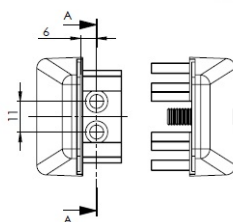

SISO A/S

Mileparken 11
DK-2740 Skovlunde
Denmark
VAT: DK 24786013

Phone +45 45 830 900

www.siso.dk
siso@siso.dk

Danske Bank
Nytorv Branch
Copenhagen
SWIFT: DABADKKK

Account no.
4180 3112 112936
IBAN Account
DK7230003112112936