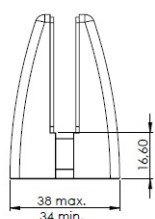

PRODUCT SHEET

Description:

Partition Panel Clamp, Top-Fix, Alu, White Painted, F/4-8mm Panel Thickness

Item number:

22.10.800-0

Units	Box	Carton	HS Code	Barcode
Pcs.	1	100	7616991099	
				5704866503242

Top Fix