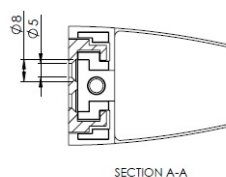

SISO A/S

Mileparken 11
DK-2740 Skovlunde
Denmark
VAT: DK 24786013

Phone +45 45 830 900

www.siso.dk
siso@siso.dk

Danske Bank
Nytorv Branch
Copenhagen
SWIFT: DABADKKK

Account no.
4180 3112 112936
IBAN Account
DK7230003112112936