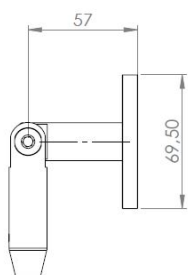

PRODUCT SHEET

Description:

Canopy Wall/Rod Corner Connector SS316 ϕ 14mm Bore, Max Glass Size 750 x 1500 mm. Rod Connector M10

Item number:

22.10.502-2

Units	Box	Carton	HS Code	Barcode
Pcs.	10	20	8302419000	 5704866500029