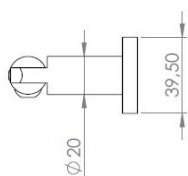

PRODUCT SHEET

Description:

Canopy Wall/Rod Corner Connector SS316 ϕ 14mm Bore, Max Glass Size 750 x 1500 mm. Rod Connector M10

Item number:

22.10.502-2

Units	Box	Carton	HS Code	Barcode
Pcs.	10	20	8302419000	 5704866500029