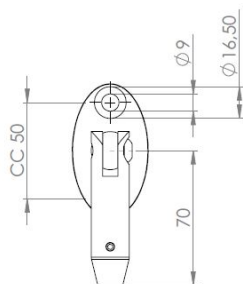

PRODUCT SHEET

Description:

Canopy Wall/Rod Corner Connector SS316 ϕ 14mm Bore, Max Glass Size 750 x 1500 mm. Rod Connector M10

Item number:

22.10.502-2

Units	Box	Carton	HS Code	Barcode
Pcs.	10	20	8302419000	 5704866500029