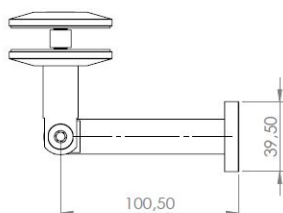

# PRODUCT SHEET

**Description:**

Canopy Glass/Wall Corner Connector SS316, 6+6mm VSG Glass ø14mm Bore, Max Glass Size 750 x 1500 mm. Rod Connector M10

**Item number:**

22.10.500-2

Units	Box	Carton	HS Code	Barcode
Pcs.	5	10	8302419000	 5704866500005