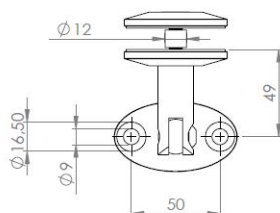

# PRODUCT SHEET

**Description:**

Canopy Glass/Wall Corner Connector SS316, 6+6mm VSG Glass ø14mm Bore, Max Glass Size 750 x 1500 mm. Rod Connector M10

**Item number:**

22.10.500-2

Units	Box	Carton	HS Code	Barcode
Pcs.	5	10	8302419000	 5704866500005