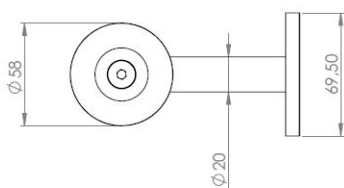

# PRODUCT SHEET

**Description:**

Canopy Glass/Wall Corner Connector SS316, 6+6mm VSG Glass ø14mm Bore, Max Glass Size 750 x 1500 mm. Rod Connector M10

**Item number:**

22.10.500-2

Units	Box	Carton	HS Code	Barcode
Pcs.	5	10	8302419000	 5704866500005