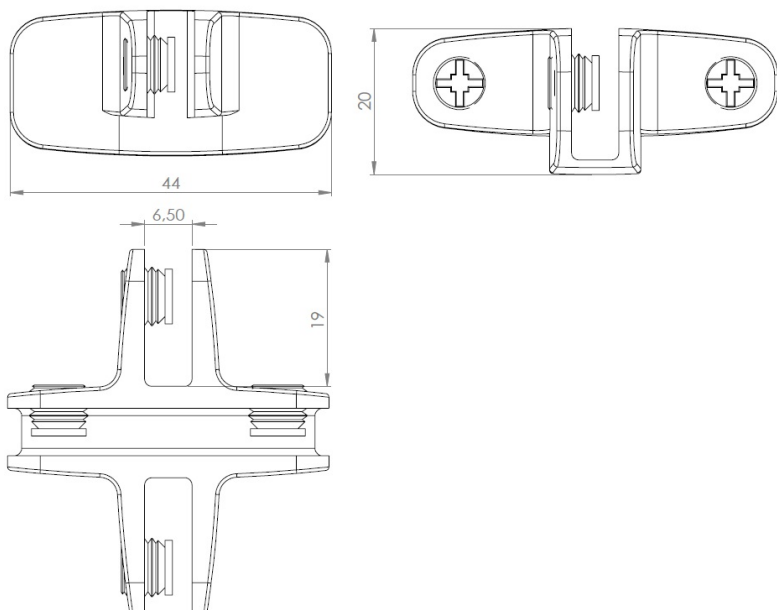

PRODUCT SHEET

Description:

Glass connector "Passion" Closed, 4-way, 90DG, ALU, W/Metal Screws W/Soft Tip, f/Glass Thickness 4-6mm

Item number:

22.10.145-0

Units	Box	Carton	HS Code	Barcode
Pcs.	12	240	8302420090	 5704866109154