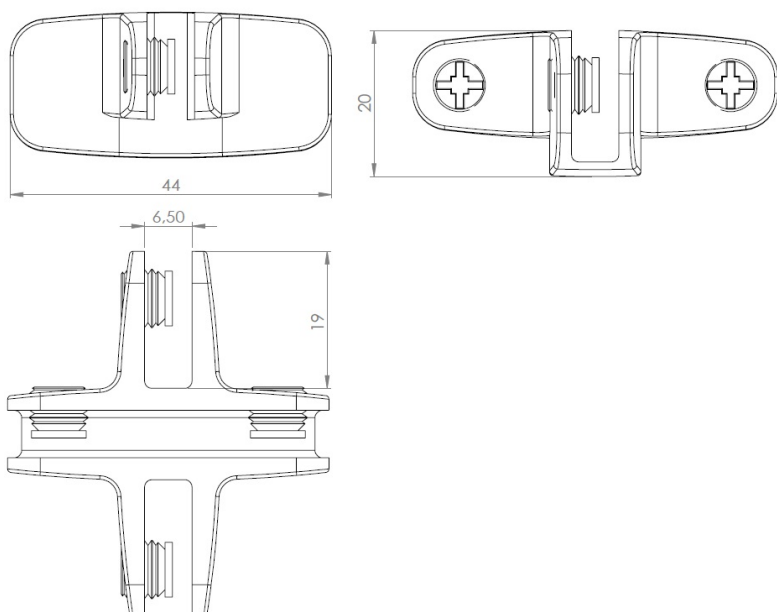

PRODUCT SHEET

Description:

Glass connector "Passion" Closed, 4-way, 90DG, CPL, W/Metal Screws W/Soft Tip, f/Glass Thickness 4-6mm

Item number:

22.10.144-0

Units	Box	Carton	HS Code	Barcode
Pcs.	12	120	8302420090	 5704866109147