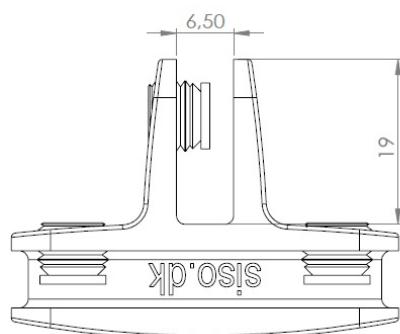

PRODUCT SHEET

Description:

Glass connector "Passion" Closed, 3-way, 90DG, ALU, W/Metal Screws W/Soft Tip, f/Glass Thickness 4-6mm

Item number:

22.10.136-0

Units	Box	Carton	HS Code	Barcode
Pcs.	24	480	8302420090	 5704866109109