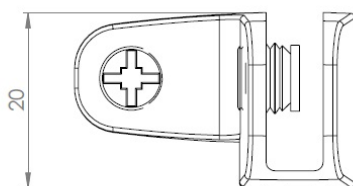

PRODUCT SHEET

Description:

Glass connector "Passion" Closed, 3-way, 90DG, ALU, W/Metal Screws W/Soft Tip, f/Glass Thickness 4-6mm

Item number:

22.10.136-0

Units	Box	Carton	HS Code	Barcode
Pcs.	24	480	8302420090	 5704866109109