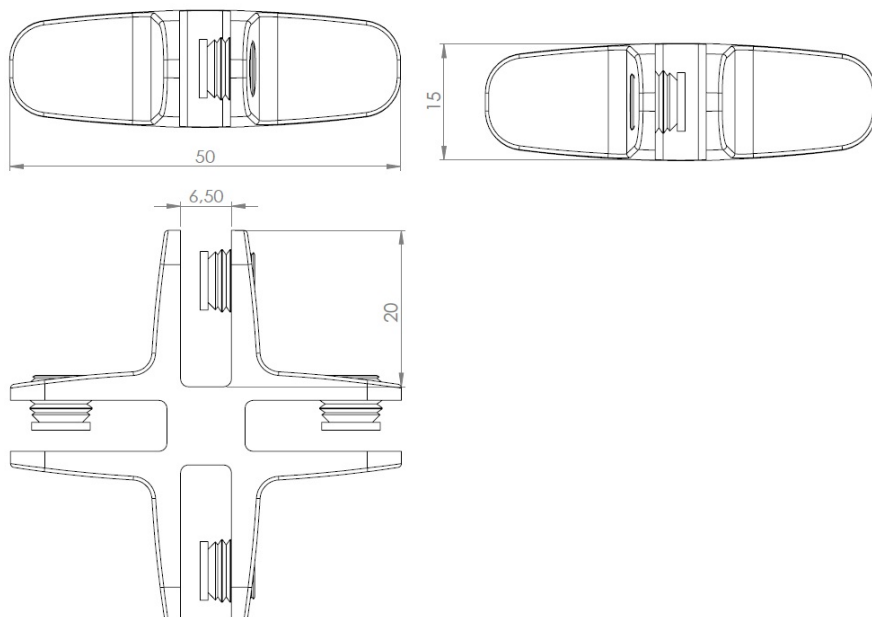

PRODUCT SHEET

Description:

Glass connector "Passion" 4-way,90DG,CPL,W/Metal Screws W/Soft Tip, f/Glass Thickness 4-6mm

Item number:

22.10.125-0

Units	Box	Carton	HS Code	Barcode
Pcs.	12	120	8302420090	 5704866109048