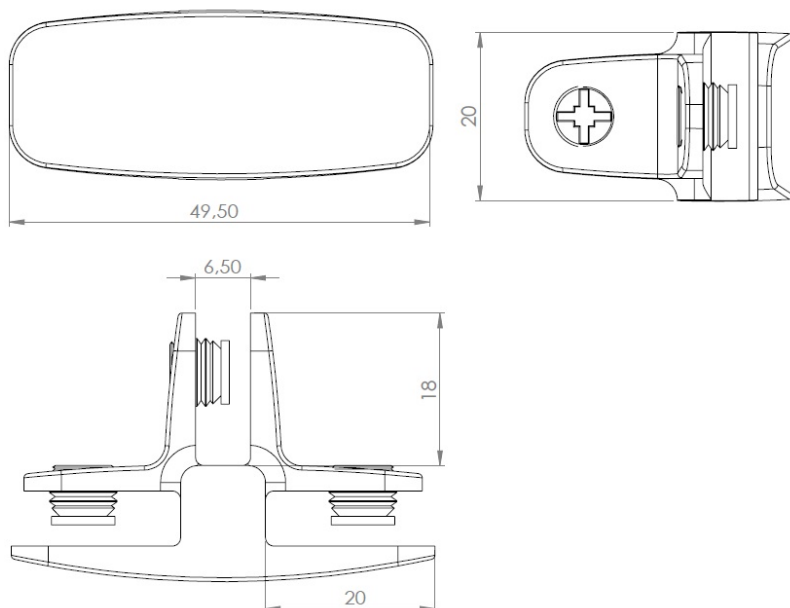

PRODUCT SHEET

Description:

Glass connector "Passion" 3-way,90DG,CPL,W/Metal Screws W/Soft Tip, f/Glass Thickness 4-6mm

Item number:

22.10.115-0

Units	Box	Carton	HS Code	Barcode
Pcs.	12	120	8302420090	 5704866108997

SISO A/S

Mileparken 11
DK-2740 Skovlunde
Denmark
VAT: DK 24786013

Phone +45 45 830 900

www.siso.dk
siso@siso.dk

Danske Bank
Nytorv Branch
Copenhagen
SWIFT: DABADKKK

Account no.
4180 3112 112936
IBAN Account
DK7230003112112936