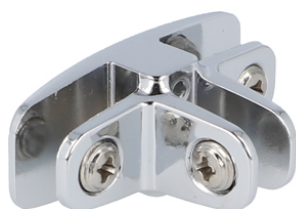

PRODUCT SHEET

Description:

Glass connector "Passion" 3-way,90DG,CPL,W/Metal Screws W/Soft Tip, f/Glass Thickness 4-6mm

Item number:

22.10.115-0

Units	Box	Carton	HS Code	Barcode
Pcs.	12	120	8302420090	 5704866108997

SISO A/S

Mileparken 11
DK-2740 Skovlunde
Denmark
VAT: DK 24786013

Phone +45 45 830 900

www.siso.dk
siso@siso.dk

Danske Bank
Nytorv Branch
Copenhagen
SWIFT: DABADKKK

Account no.
4180 3112 112936
IBAN Account
DK7230003112112936