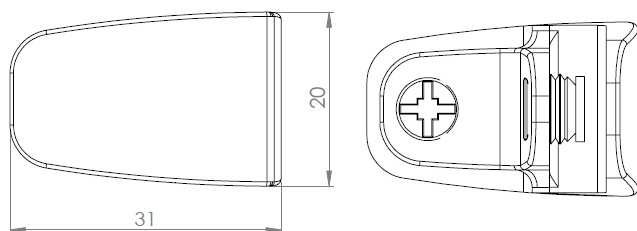

PRODUCT SHEET

Description:

Glass connector "Passion" 2-way,90DG,ALU,W/Metal Screws W/Soft Tip, f/Glass Thickness 4-6mm

Item number:

22.10.106-0

Units	Box	Carton	HS Code	Barcode
Pcs.	12	120	8302420090	 5704866108959