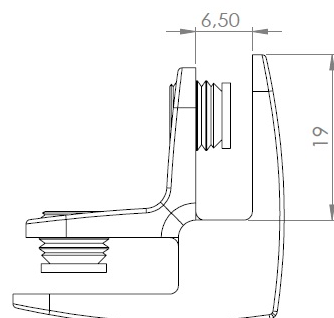

PRODUCT SHEET

Description:

Glass connector "Passion" 2-way,90DG,ALU,W/Metal Screws W/Soft Tip, f/Glass Thickness 4-6mm

Item number:

22.10.106-0

Units	Box	Carton	HS Code	Barcode
Pcs.	12	120	8302420090	 5704866108959