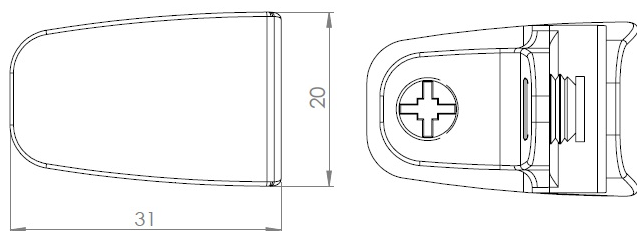

PRODUCT SHEET

Description:

Glass connector "Passion" 2-way,90DG,CPL,W/Metal Screws W/Soft Tip, f/Glass Thickness 4-6mm

Item number:

22.10.105-0

Units	Box	Carton	HS Code	Barcode
Pcs.	12	120	8302420090	 5704866108942

SISO A/S

Mileparken 11
DK-2740 Skovlunde
Denmark
VAT: DK 24786013

Phone +45 45 830 900

www.siso.dk
siso@siso.dk

Danske Bank
Nytorv Branch
Copenhagen
SWIFT: DABADKKK

Account no.
4180 3112 112936
IBAN Account
DK7230003112112936