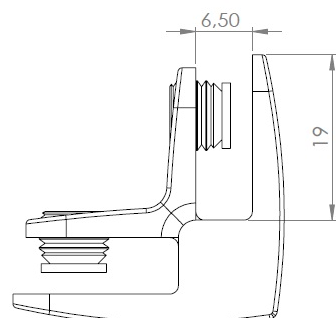

PRODUCT SHEET

Description:

Glass connector "Passion" 2-way,90DG,CPL,W/Metal Screws W/Soft Tip, f/Glass Thickness 4-6mm

Item number:

22.10.105-0

Units	Box	Carton	HS Code	Barcode
Pcs.	12	120	8302420090	 5704866108942

SISO A/S

Mileparken 11
DK-2740 Skovlunde
Denmark
VAT: DK 24786013

Phone +45 45 830 900

www.siso.dk
siso@siso.dk

Danske Bank
Nytorv Branch
Copenhagen
SWIFT: DABADKKK

Account no.
4180 3112 112936
IBAN Account
DK7230003112112936