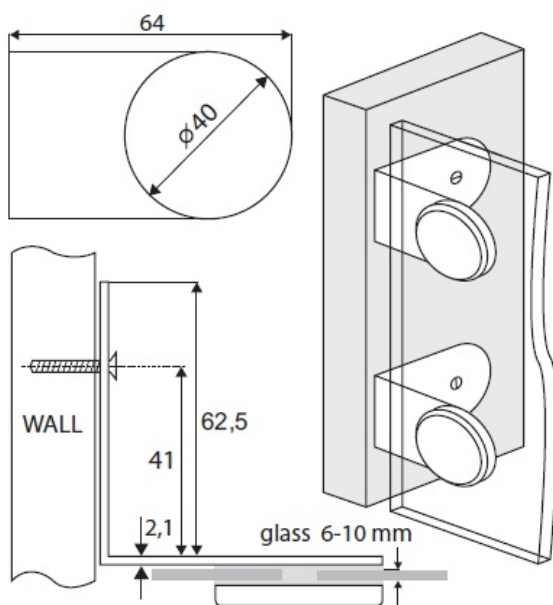

PRODUCT SHEET

Description:

Glass/Wood Connector 90DG, Brass, CPL, Outer Mounting, 62,5x62,5x40mm

Item number:

22.10.066-0

Units	Box	Carton	HS Code	Barcode
Pcs.	0	70	8302420090	
				5704866082570

SISO A/S

Mileparken 11
DK-2740 Skovlunde
Denmark
VAT: DK 24786013