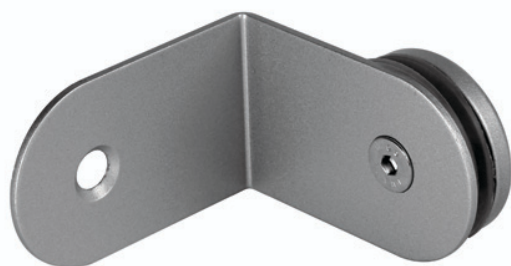

PRODUCT SHEET

Description:

Glass/Wood Connector 90DG, Brass, CPL, Outer Mounting, 62,5x62,5x40mm

Item number:

22.10.066-0

Units	Box	Carton	HS Code	Barcode
Pcs.	0	70	8302420090	
				5704866082570

SISO A/S

Mileparken 11
DK-2740 Skovlunde
Denmark
VAT: DK 24786013