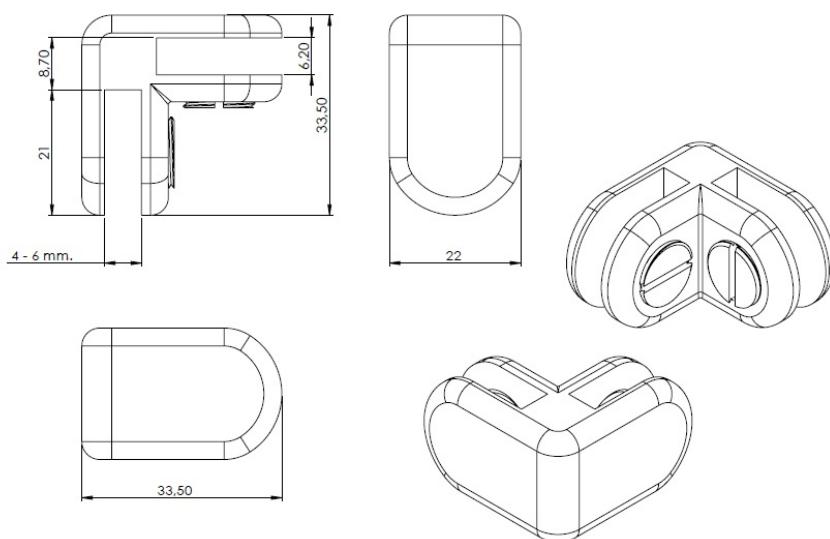

PRODUCT SHEET

Description:

Glass Connector "Mini" 2-Way, 90 Degree, Chrome Plated

Item number:

22.10.060-1

Units	Box	Carton	HS Code	Barcode
Pcs.	50	500	8302420090	 5704866082525

SISO A/S

Mileparken 11
DK-2740 Skovlunde
Denmark
VAT: DK 24786013